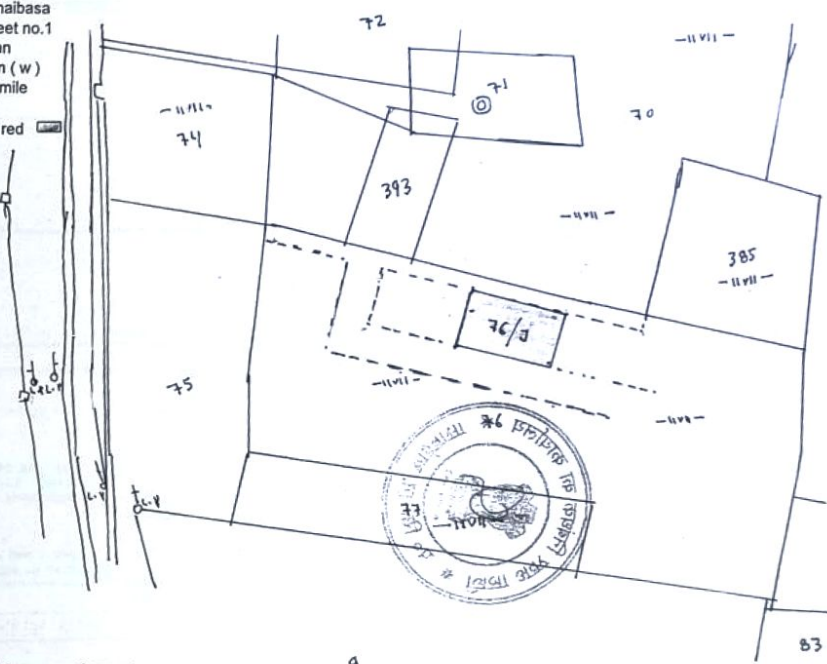

Nagar palika : Chaibasa
 old ward no.7 Sheet no.1
 Thana -Kolhan
 Dist : Singhbhum (w)
 scale: 64" - 1 mile
 1970-71
 area - shown in red

SITE PLAN

Boundary
 NORTH - 15'-0" wide Road on portion of plot no. 76
 SOUTH - 25'-0" wide Road on portion of plot no. 76
 EAST - Block No. 76/I on portion of plot No.76
 WEST - Block No. 76/K on portion of plot No.76

certified that this trace map is exact
 and true copy of original map

NAME	Khata No.	PLOT No.	Block No.	area		
				a	d	barghkadi
Shakuntala Devi	50	76 portion	J	—	00	06 000

Trace BY:
 BABLU
 mo: 9234703393