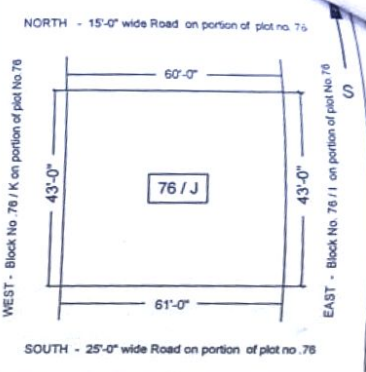

Nagar palika : Chaibasa
 old ward no.7 Sheet no.1
 Thana -Kolhan
 Dist : Singhbhum (w)
 scale: 64" - 1 mile
 1970-71
 area - shown in red

SITE PLAN

Boundary
 NORTH - 15'-0" wide Road on portion of plot no. 76
 SOUTH - 25'-0" wide Road on portion of plot no. 76
 EAST - Block No. 76/I on portion of plot No.76
 WEST - Block No. 76/K on portion of plot No.76

certified that this trace map is exact
 and true copy of original map

NAME	Khata No.	PLOT No.	Block No.	area		
				a	d	barghkadi
Shakuntala Devi	50	76 portion	J	—	00	06 000

Trace BY:
 BABLU
 mo: 9234703393