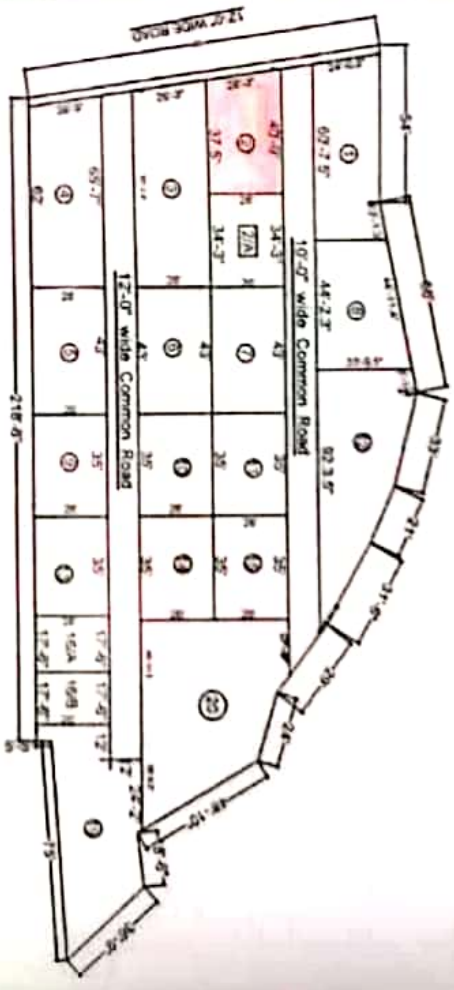

Nagar Palika : Chabassa
old ward no. 12 new ward no. e1

Sheet no. 2
Thana - Kolhan
Dist : Singhbhum (w)
scale 64" = 1 mile
1970-71

Area - shown in red
NOT TO SCALE

certified that this trace map is exact
and true copy of original map

S N	NAME	Khata NO	New Plot No	Sub-plot NO	Sqft	AREA		
						A	D	Byghas
1		35	141	2	1000	0 0	0 2	296

Boundary

NORTH - 12'-0" wide common Road
SOUTH - Sub-plot no 3
EAST - Sub-plot No 2/A
WEST - N. Road

Trace By
Babu Raju

SITE PLAN

Signature of Applicant

SIGNATURE OF APPLICANT

Ramesh Pradhani