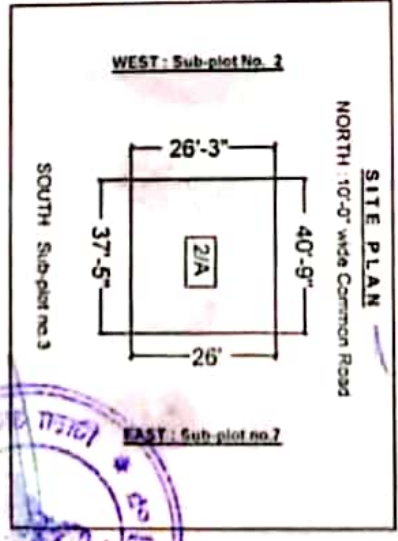

Signature of Applicant

SIGNATURE OF APPLICANT

Ramesh Pradhani