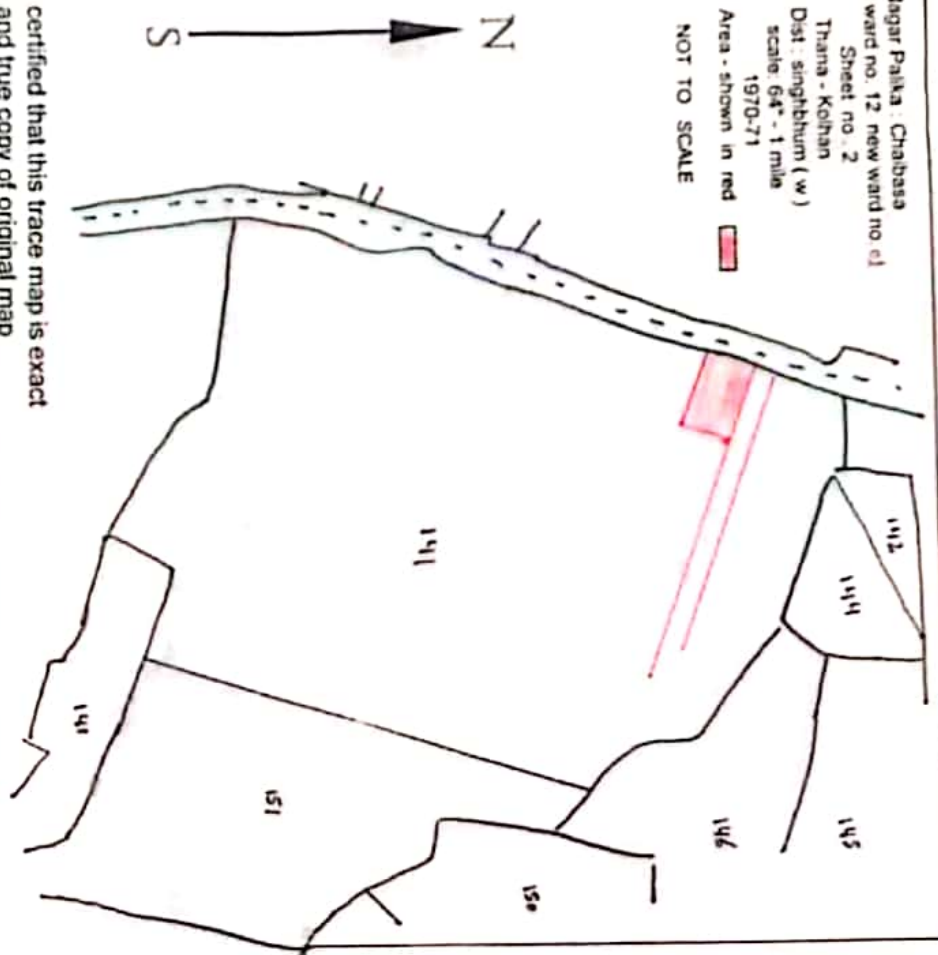

Nagar Palika : Chabassa
 old ward no. 12 new ward no. e1

Sheet no. 2
 Thana - Kolhan
 Dist : Singhbhum (w)
 scale 64" = 1 mile
 1970-71

Area - shown in red
 NOT TO SCALE

certified that this trace map is exact
 and true copy of original map

CHART

S N	NAME	Khata NO	New Plot No	Sub-plot NO	Sqft	AREA		
						A	D	Byghas
1		35	141	2	1000	0 0	0 2	296

Boundary

NORTH - 12'-0" wide common Road
 SOUTH - Sub-plot no 3
 EAST - Sub-plot No 2/A
 WEST - N. Road