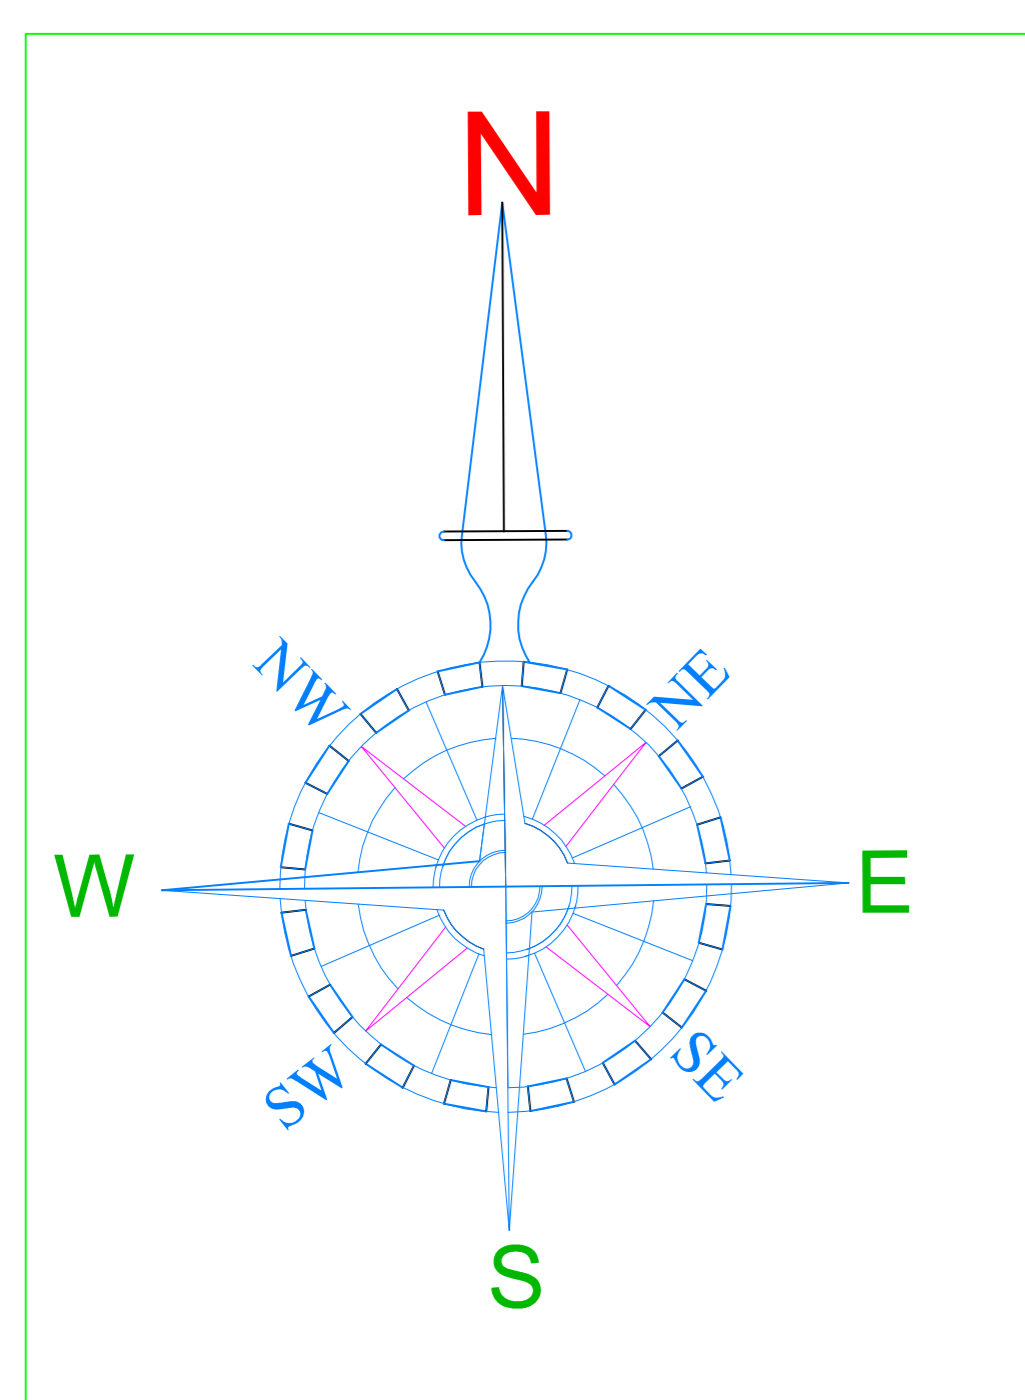

SITE PLAN

NAME : CHAIBASA

SHEET NO.3

THANA NO. 644 THANA- KOLHAN

PIR- GUMRA

Dist : Singhbhum ( w )

Scale: 32" - 1 mile

1913-14

Area - Shown in Red

NOT TO SCALE

certified that this trace map is exact  
and true copy of original map