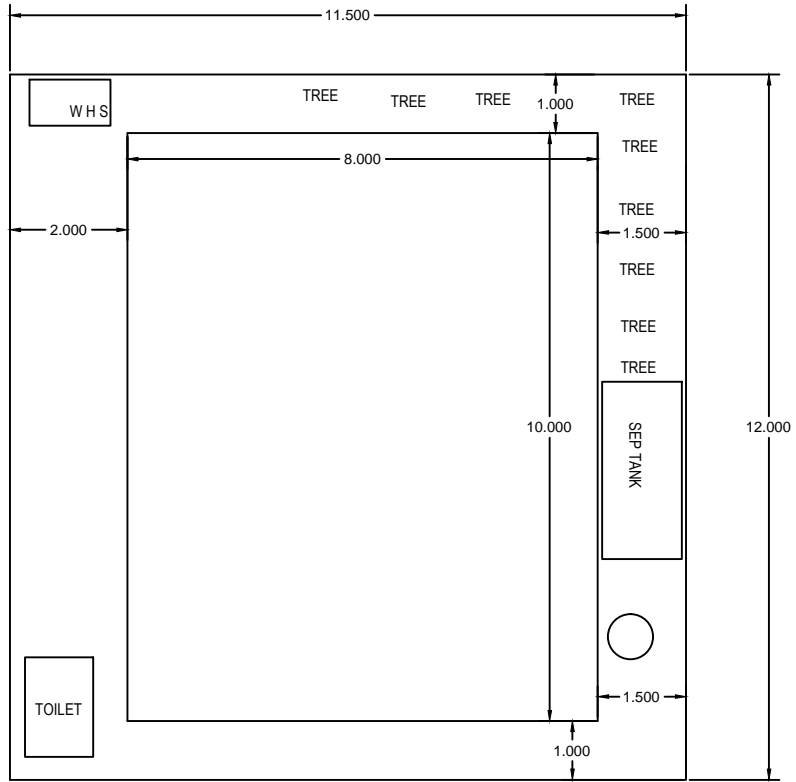

NIRAJ KUMAR
012 14-10-17

3.6MTR WIDE ROAD

NIRAJ KUMAR SITE PLAN

NORTH