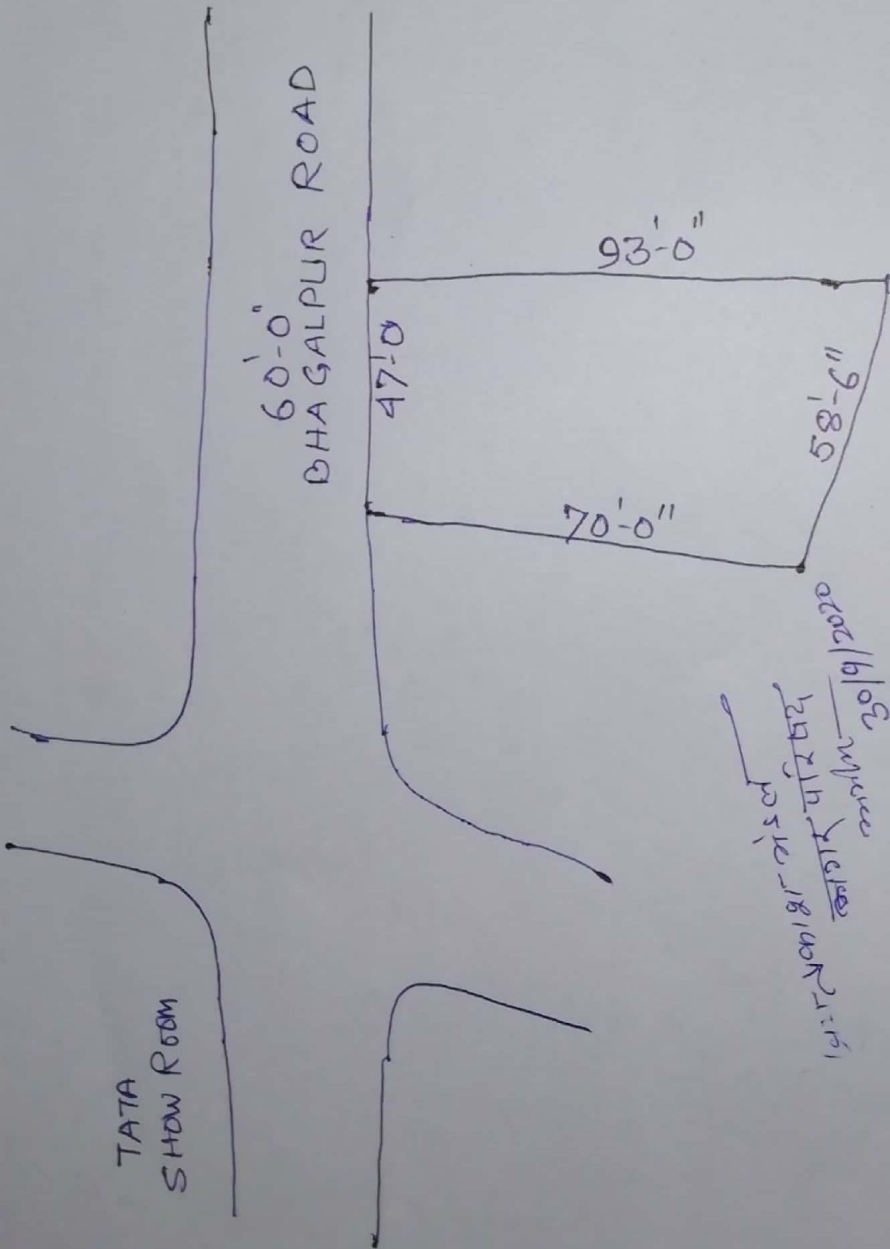

NORTH.

PLOT OF DHANBAN WINES PARTNER JOGENDRA TIWARY.

जोगेंद्रा तिवारी
 भागीदार
 20/10/2020

~~RPY No 3/10/2020~~
 JE