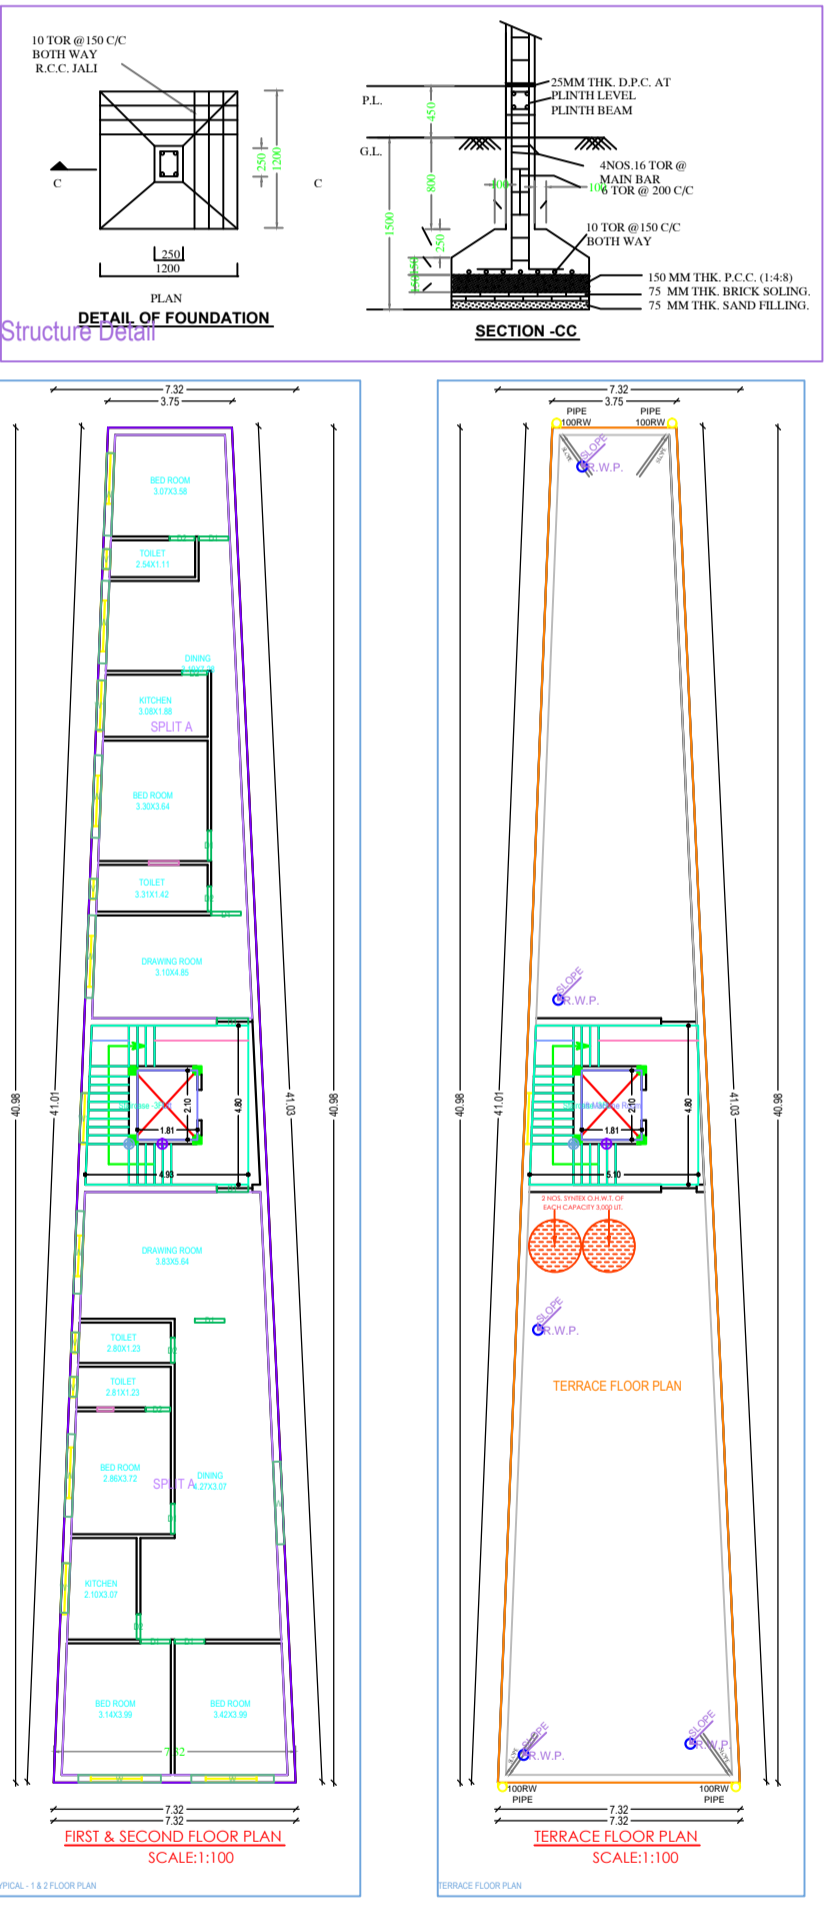

Project Title :SHWETA JHA

LAND DETAILS

PROPOSED RESIDENTIAL BUILDING PLAN OF SHWETA JHA
W/O- AJAY KUMAR JHA
PLOT NO. - 900, KHATA NO - 149/1
VILLAGE - RASIKPUR
WARD NO-2, THANA NO - 02
HOLDING NO- 0020000979000A2
DISTRICT - DUMKA, JHARKHAND

Applicant's Signature: _____ SIGNATURE OF LIC. ENGINEER _____