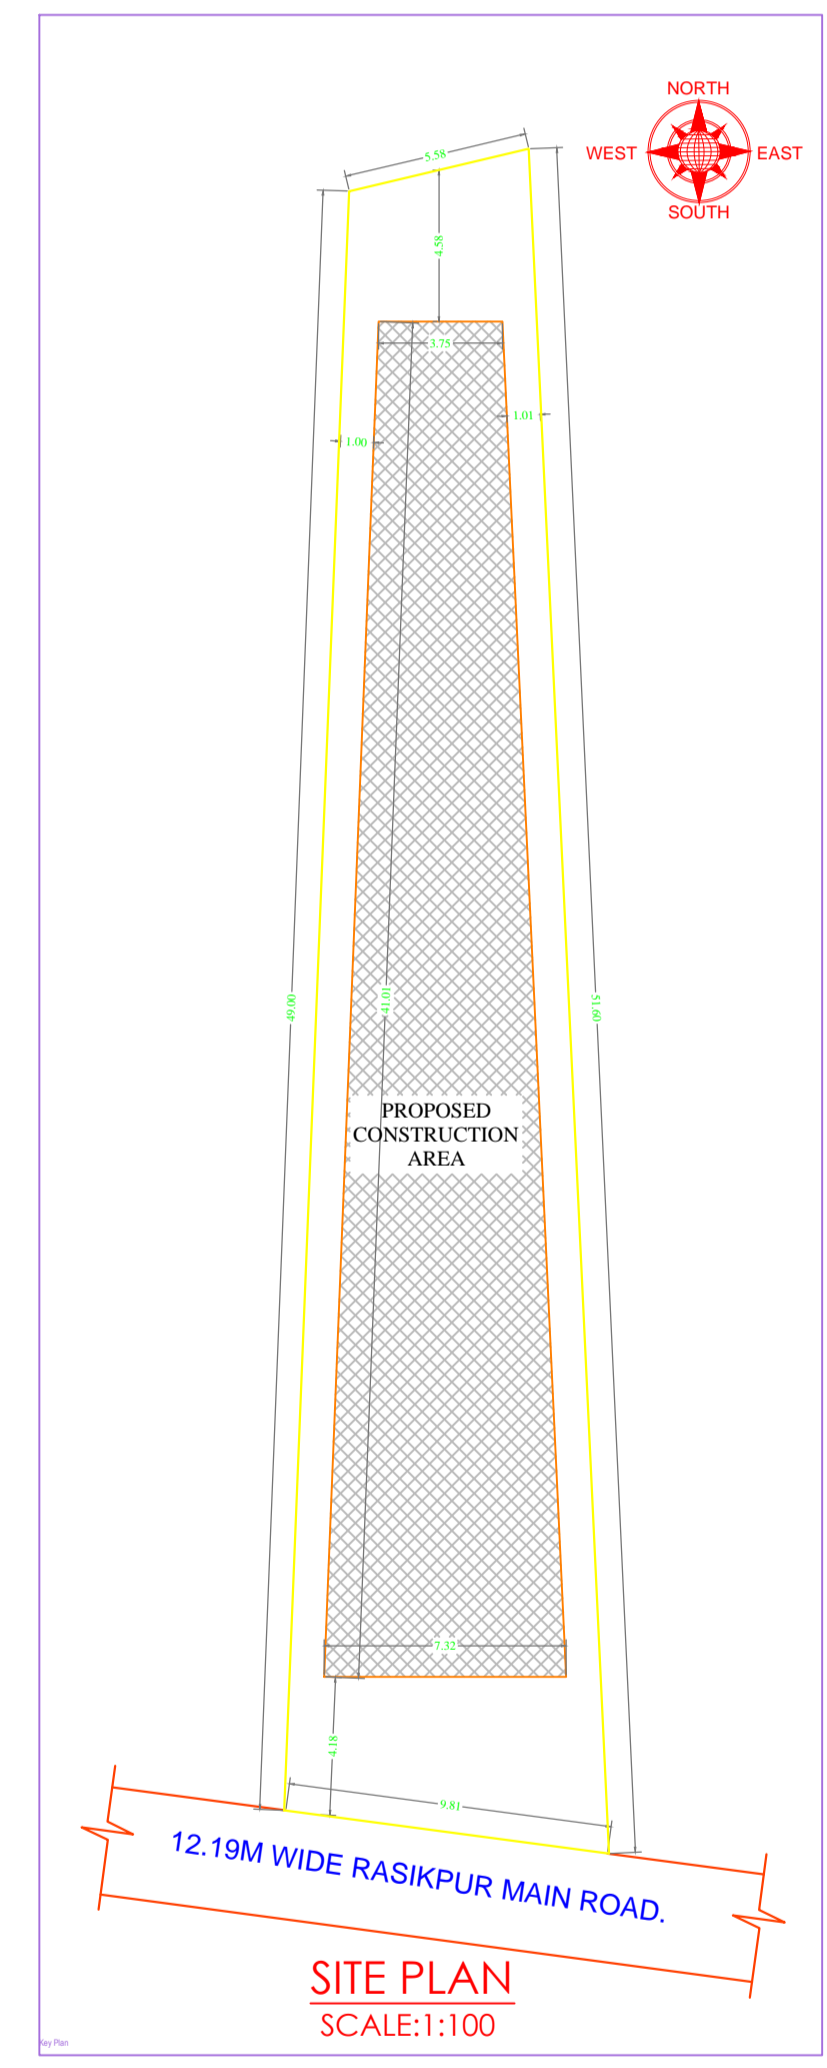

Project Title :SHWETA JHA

LAND DETAILS

PROPOSED RESIDENTIAL BUILDING PLAN OF SHWETA JHA
W/O- AJAY KUMAR JHA
PLOT NO. - 900, KHATA NO - 149/1
VILLAGE - RASIKPUR
WARD NO-2, THANA NO - 02
HOLDING NO- 0020000979000A2
DISTRICT - DUMKA, JHARKHAND

Applicant's Signature: _____ SIGNATURE OF LIC. ENGINEER _____