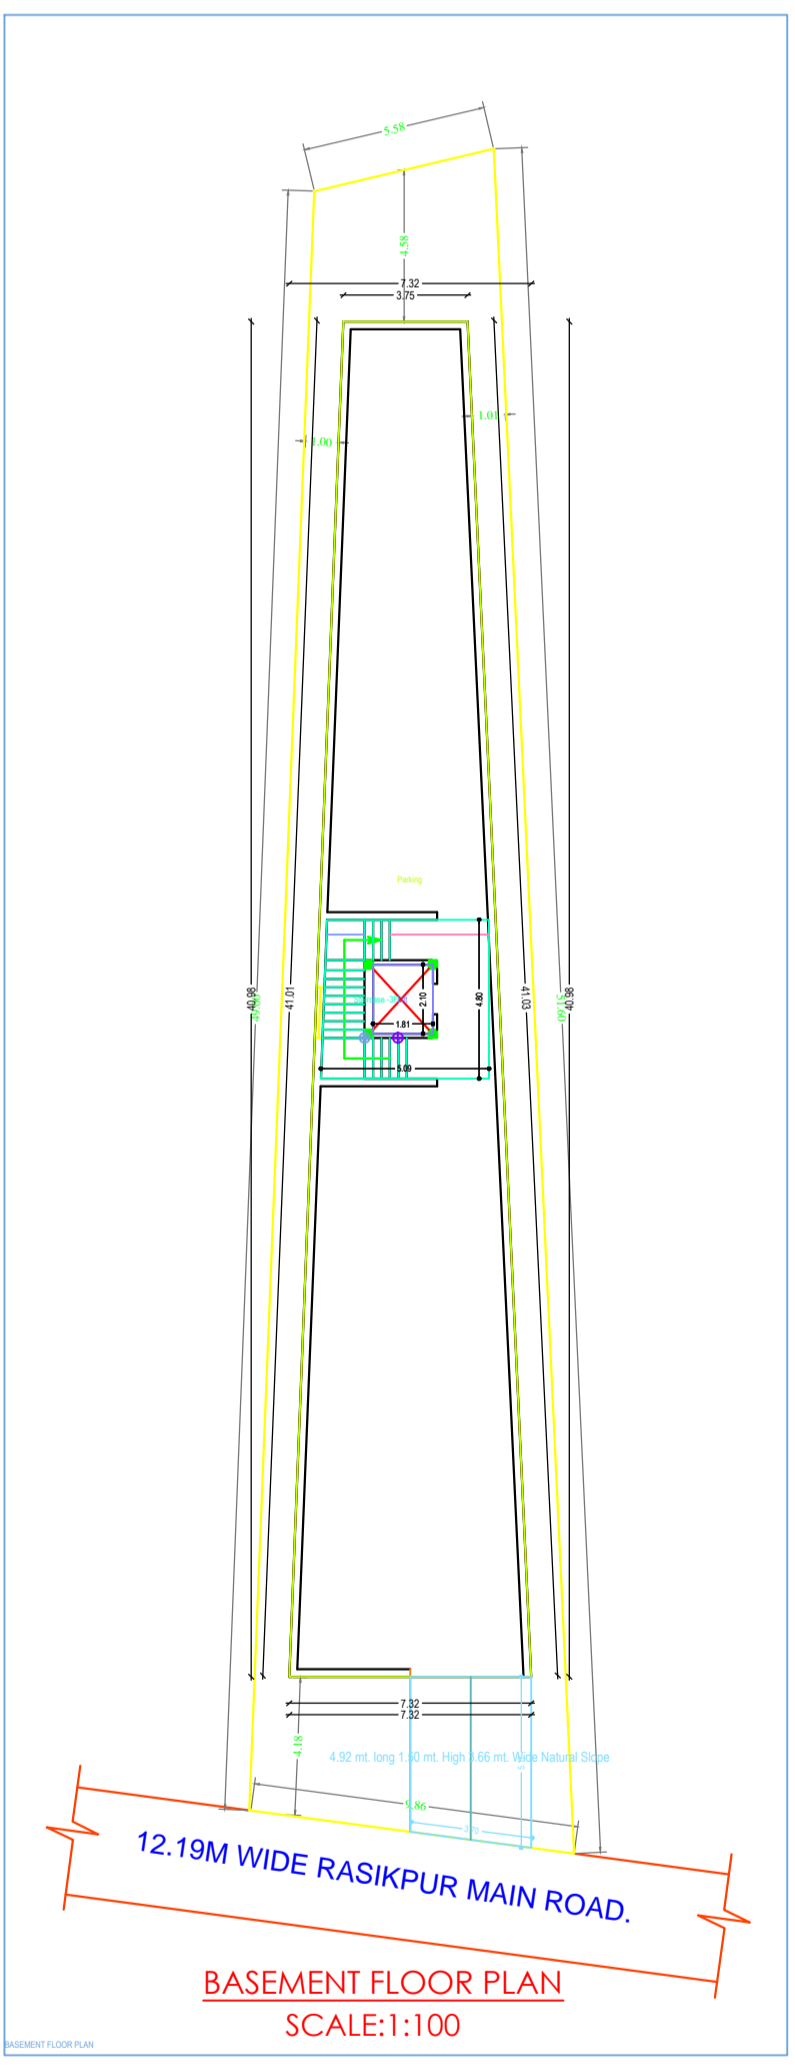

Project Title :SHWETA JHA

LAND DETAILS

PROPOSED RESIDENTIAL BUILDING PLAN OF SHWETA JHA
W/O- AJAY KUMAR JHA
PLOT NO. - 900, KHATA NO - 149/1
VILLAGE - RASIKPUR
WARD NO-2, THANA NO - 02
HOLDING NO- 0020000979000A2
DISTRICT - DUMKA, JHARKHAND

Applicant's Signature: _____ SIGNATURE OF LIC. ENGINEER _____