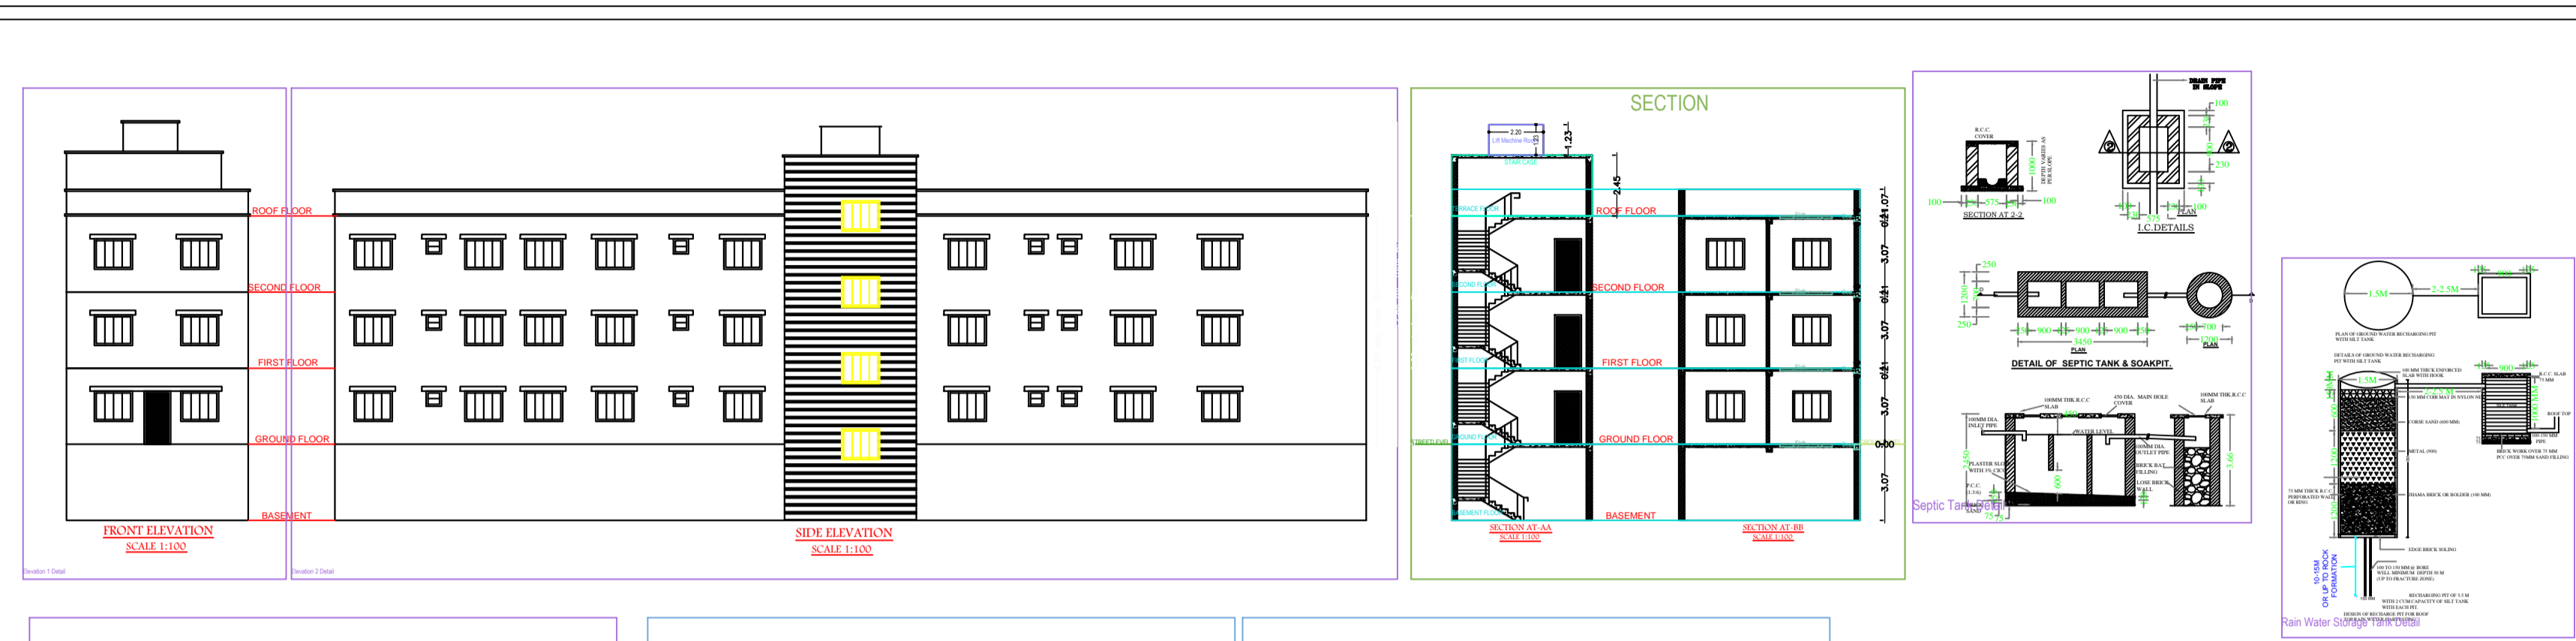

Project Title :SHWETA JHA

LAND DETAILS

PROPOSED RESIDENTIAL BUILDING PLAN OF SHWETA JHA
W/O- AJAY KUMAR JHA
PLOT NO. - 900, KHATA NO - 149/1
VILLAGE - RASIKPUR
WARD NO-2, THANA NO - 02
HOLDING NO- 0020000979000A2
DISTRICT - DUMKA, JHARKHAND

Applicant's Signature: _____ SIGNATURE OF LIC. ENGINEER _____