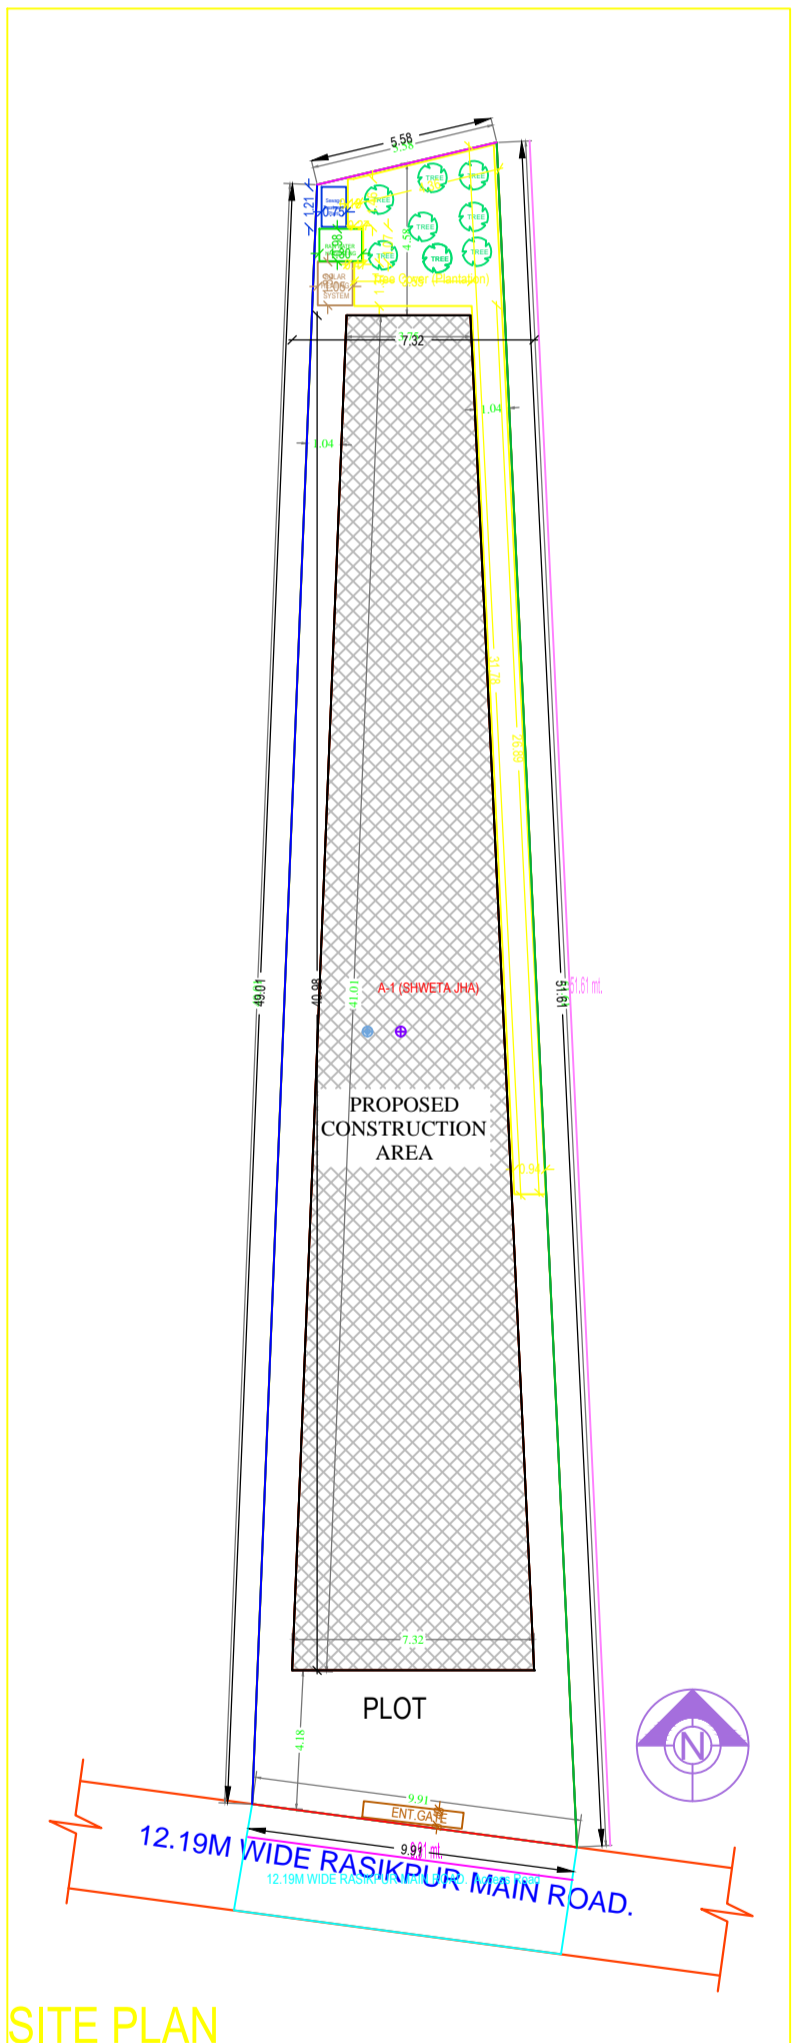

Project Title :SHWETA JHA

LAND DETAILS

PROPOSED RESIDENTIAL BUILDING PLAN OF SHWETA JHA
W/O- AJAY KUMAR JHA
PLOT NO. - 900, KHATA NO - 149/1
VILLAGE - RASIKPUR
WARD NO-2, THANA NO - 02
HOLDING NO- 0020000979000A2
DISTRICT - DUMKA, JHARKHAND

Applicant's Signature: _____ SIGNATURE OF LIC. ENGINEER _____