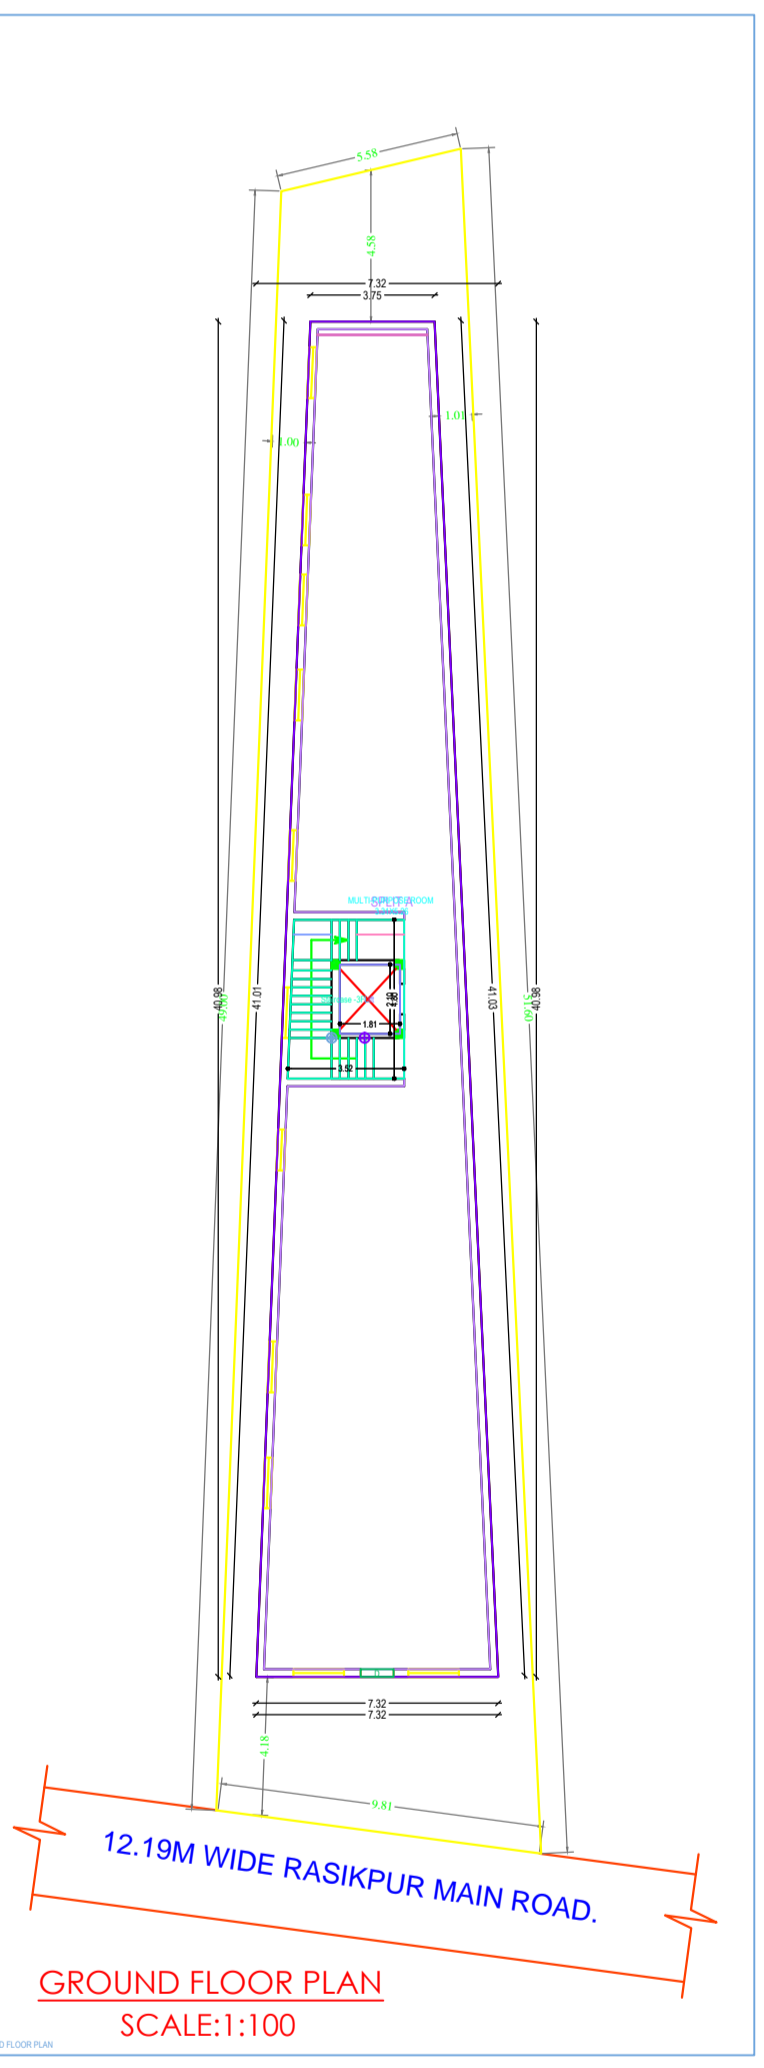

Project Title :SHWETA JHA

LAND DETAILS

PROPOSED RESIDENTIAL BUILDING PLAN OF SHWETA JHA
W/O- AJAY KUMAR JHA
PLOT NO. - 900, KHATA NO - 149/1
VILLAGE - RASIKPUR
WARD NO-2, THANA NO - 02
HOLDING NO- 0020000979000A2
DISTRICT - DUMKA, JHARKHAND

Applicant's Signature: _____ SIGNATURE OF LIC. ENGINEER _____