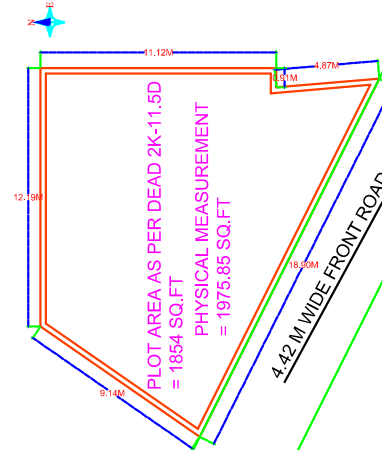

PROPOSED COMMERTIAL BUILDING DRAWING FOR Smt. REVU DEVI.

BHAGALPUR DUMKA ROAD

DHARMA STHAN

SINDHI CHALK TO TIN BAZAR ROAD

SITE LOCATION KEY PLAN.