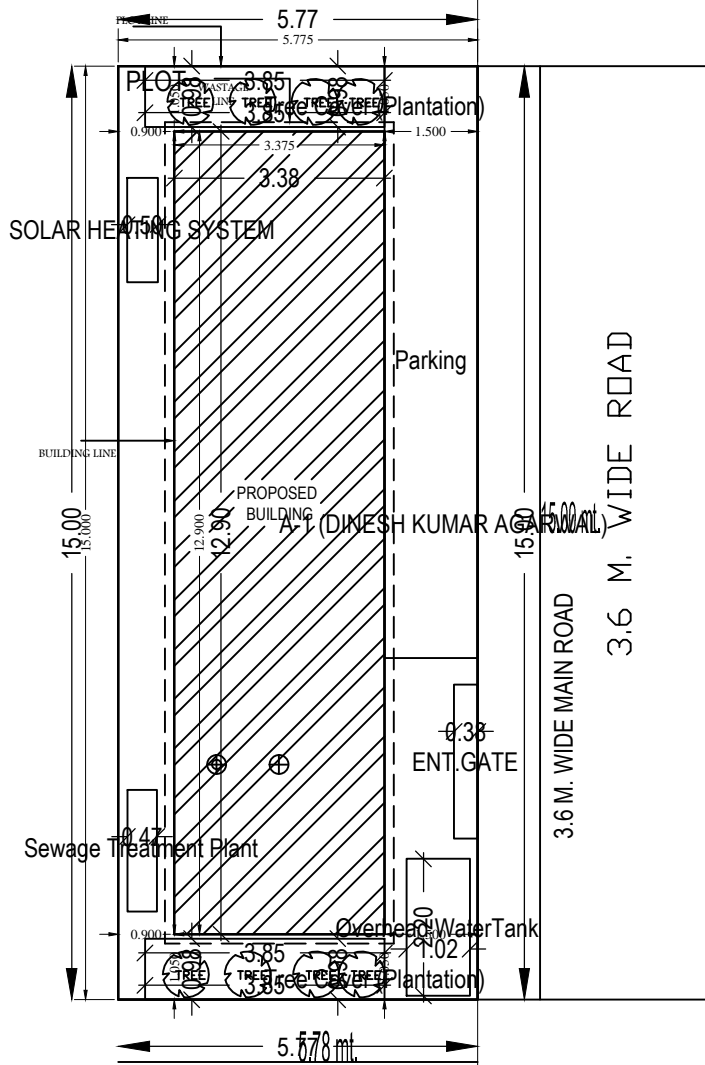

DEAD END ROAD
LESS THAN 100 MTR.

SITE PLAN

SCALE 1:100

PALKOT ROAD

SITE PLAN