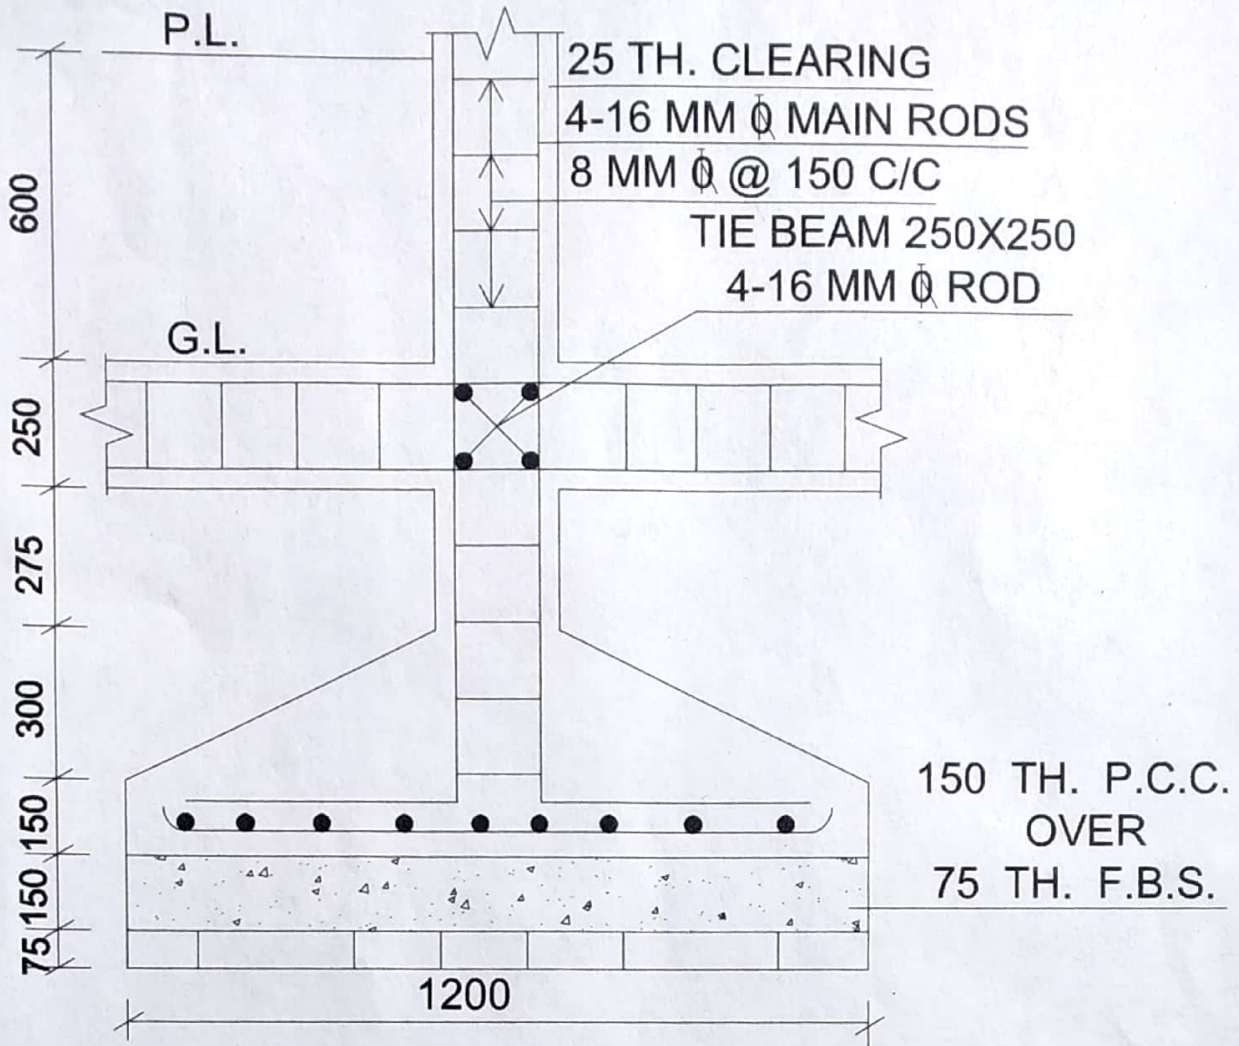

DETAILS OF LINTEL & CHAJJA

SCALE 1:25

DETAILS OF FOUNDATION

SCALE= 1:20

शान्ती देवी