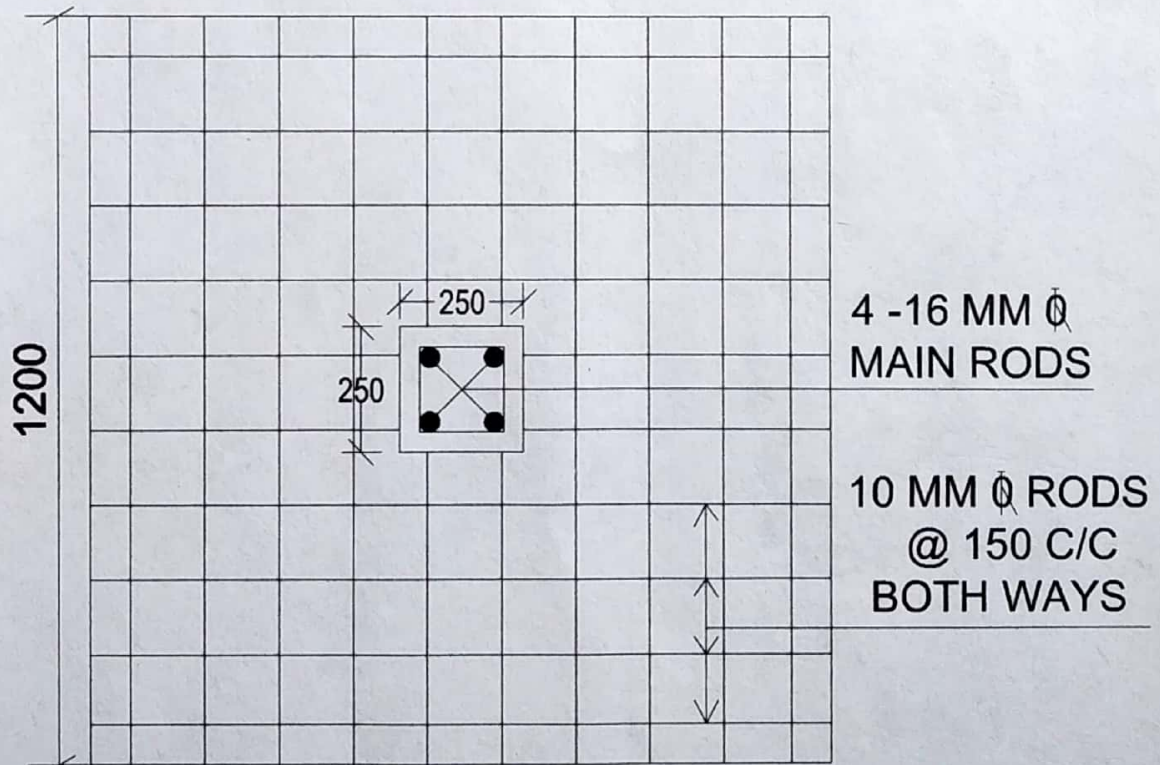

DETAILS OF LINTEL & CHAJJA

SCALE 1:25

DETAILS OF FOUNDATION

SCALE= 1:20

शान्ती देवी