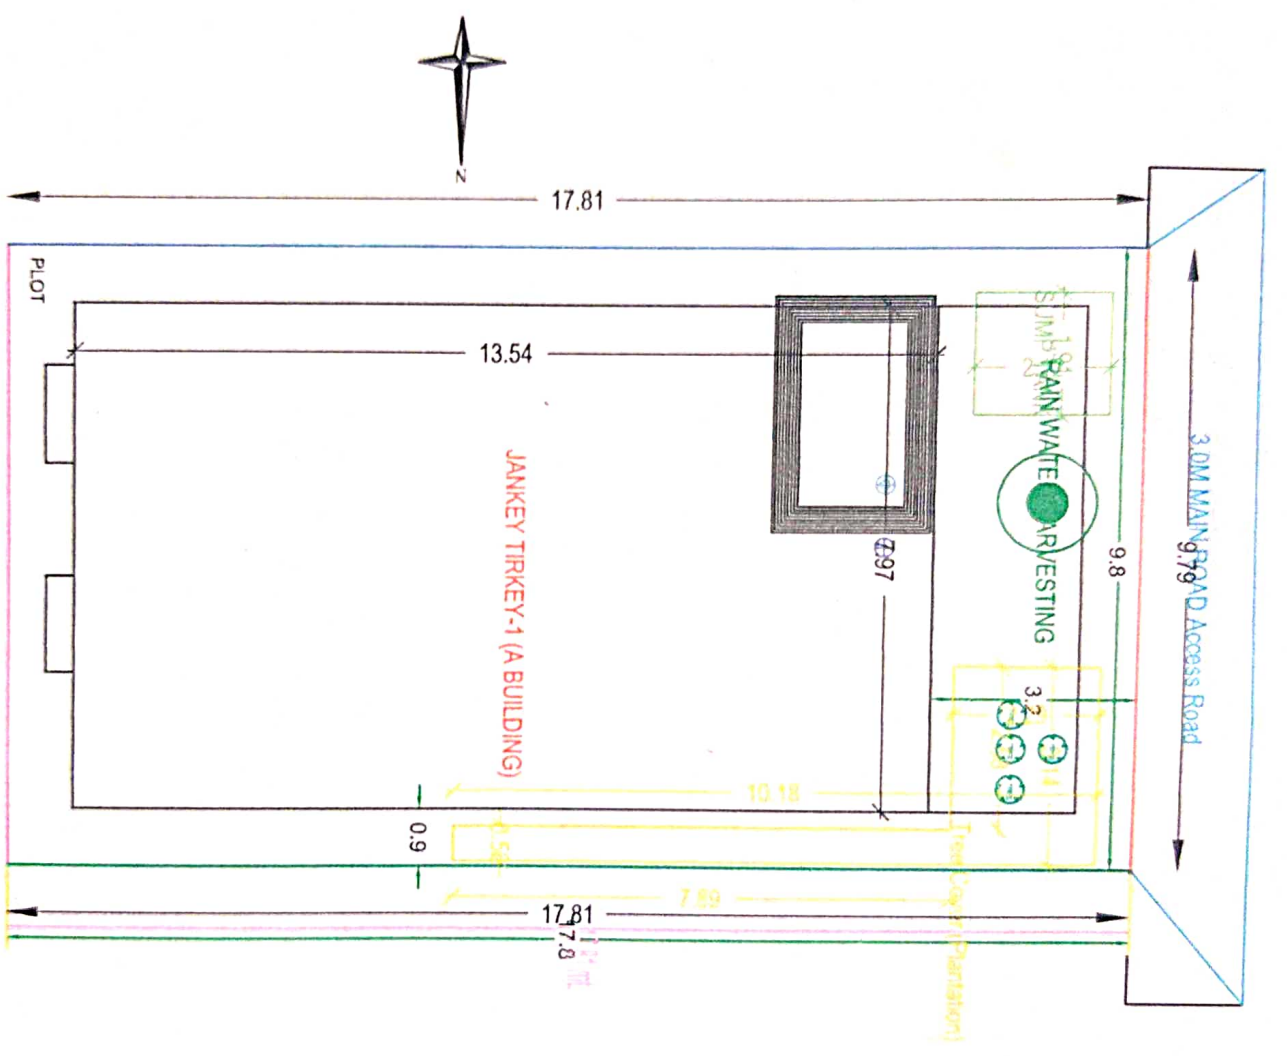

5m 0.00

SITE PLAN FOR PROPOSED PLOT NO 1451

STATION