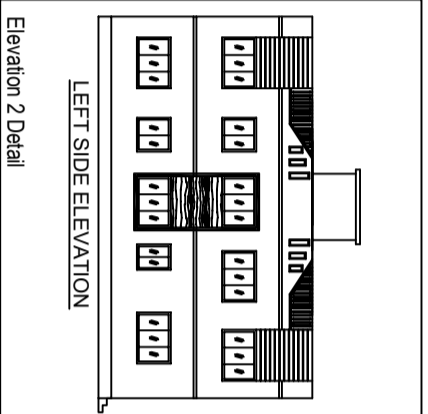

Project Title : SMT SUMITRA DEVI RESIDENTIAL HOUSE PLAN

COLOUR INDEX

Color	Material
White	Plaster
Grey	Concrete
Red	Brick
Green	Paint
Blue	Paint
Yellow	Paint
Pink	Paint
Black	Paint