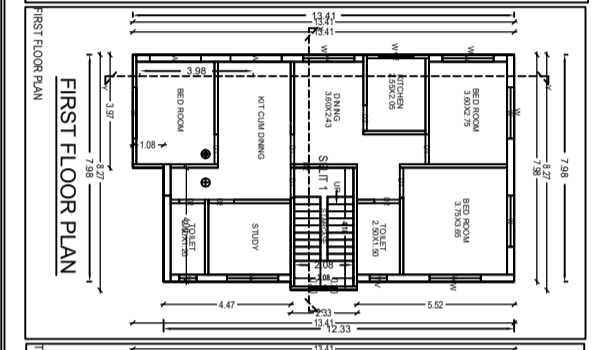

Project Title : SMT SUMITRA DEVI RESIDENTIAL HOUSE PLAN

COLOUR INDEX

Color	Material
White	Plaster
Grey	Concrete
Red	Brick
Green	Paint
Blue	Paint
Yellow	Paint
Pink	Paint
Black	Paint