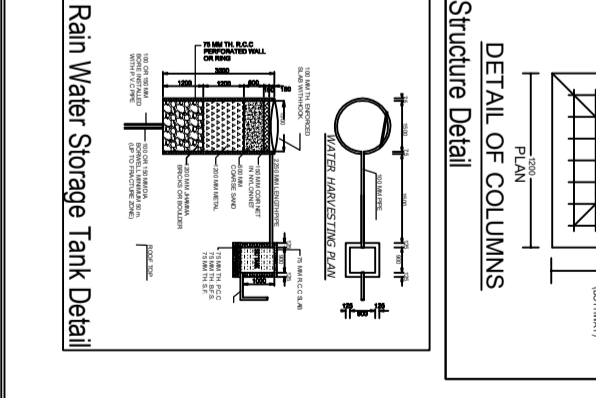

Project Title : SMT SUMITRA DEVI RESIDENTIAL HOUSE PLAN

COLOUR INDEX

Color	Material
White	Plaster
Grey	Concrete
Red	Brick
Green	Paint
Blue	Paint
Yellow	Paint
Pink	Paint
Black	Paint