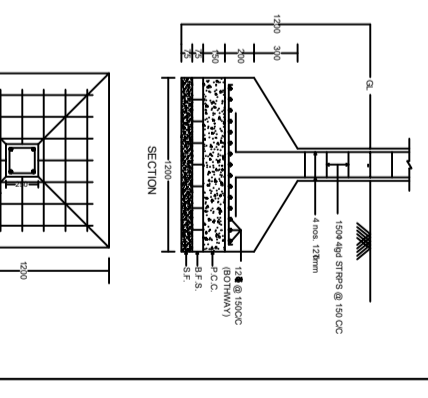

Project Title : SMT SUMITRA DEVI RESIDENTIAL HOUSE PLAN

COLOUR INDEX

Color	Material
White	Plaster
Grey	Concrete
Red	Brick
Green	Paint
Blue	Paint
Yellow	Paint
Pink	Paint
Black	Paint