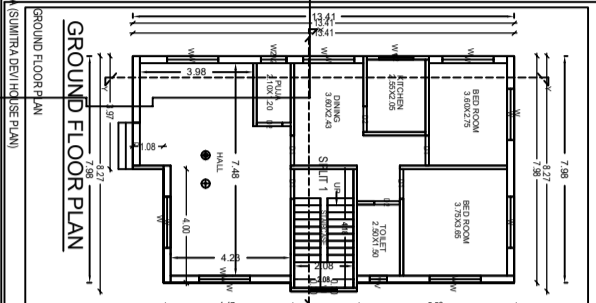

Project Title : SMT SUMITRA DEVI RESIDENTIAL HOUSE PLAN

COLOUR INDEX

Color	Material
White	Plaster
Grey	Concrete
Red	Brick
Green	Paint
Blue	Paint
Yellow	Paint
Pink	Paint
Black	Paint