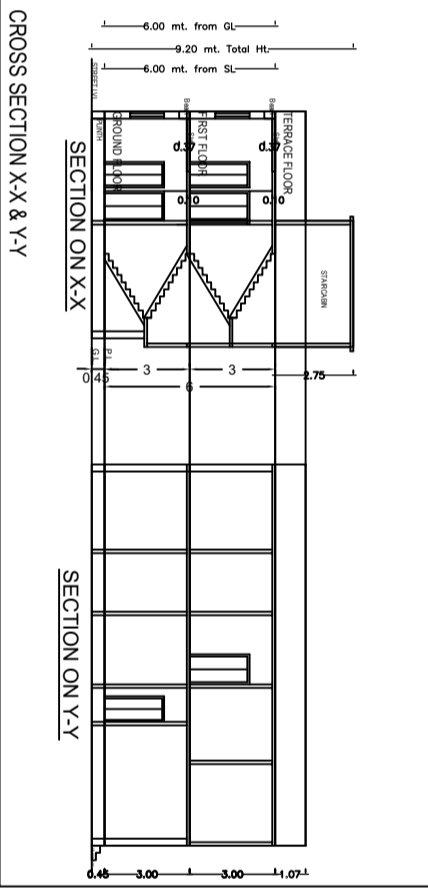

Project Title : SMT SUMITRA DEVI RESIDENTIAL HOUSE PLAN

COLOUR INDEX

Color	Material
White	Plaster
Grey	Concrete
Red	Brick
Green	Paint
Blue	Paint
Yellow	Paint
Pink	Paint
Black	Paint