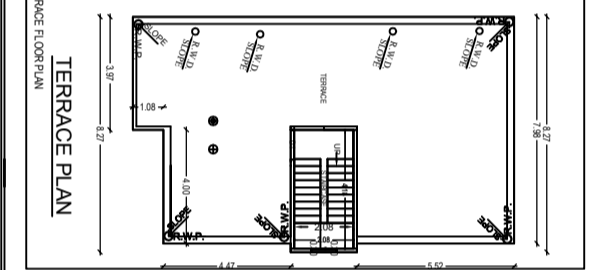

Project Title : SMT SUMITRA DEVI RESIDENTIAL HOUSE PLAN

COLOUR INDEX

Color	Material
White	Plaster
Grey	Concrete
Red	Brick
Green	Paint
Blue	Paint
Yellow	Paint
Pink	Paint
Black	Paint