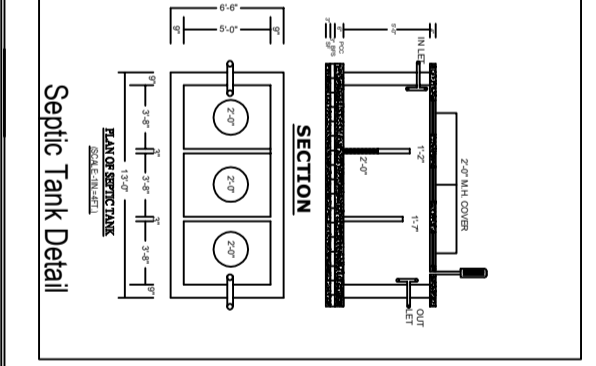

Project Title : SMT SUMITRA DEVI RESIDENTIAL HOUSE PLAN

COLOUR INDEX

Color	Material
White	Plaster
Grey	Concrete
Red	Brick
Green	Paint
Blue	Paint
Yellow	Paint
Pink	Paint
Black	Paint