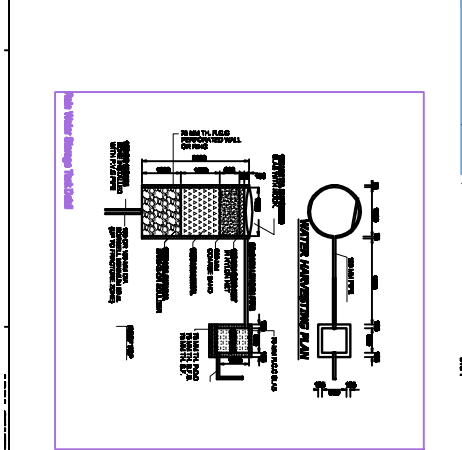

**PROPOSED RESIDENTIAL BUILDING PLAN OF SRI RAJESH KUMAR RAJAK S/O LATE PAMESHWAR RAJAK AT - MOUDA - NAWADA - WARD NO- 01 , P.S.- TELAYTA ,P.S. - NO - 249 , UNDER JHUMRI TELAYTA NAGAR PRISHAD KHATA NO - 42, PLOT NO. - 75, DIST. OF KODERMA (JHARKHAND)**