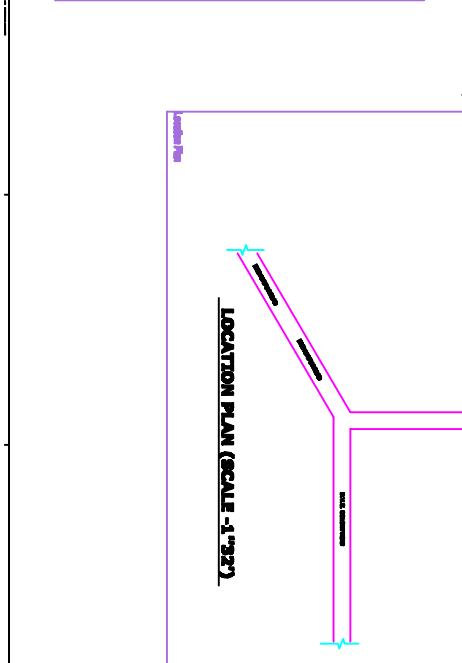

**PROPOSED RESIDENTIAL BUILDING PLAN OF SRI RAJESH KUMAR RAJAK S/O LATE PAMESHWAR RAJAK AT - MOUDA - NAWADA - WARD NO- 01 , P.S.- TELAYTA ,P.S. - NO - 249 , UNDER JHUMRI TELAYTA NAGAR PRISHAD KHATA NO - 42, PLOT NO. - 75, DIST. OF KODERMA (JHARKHAND)**