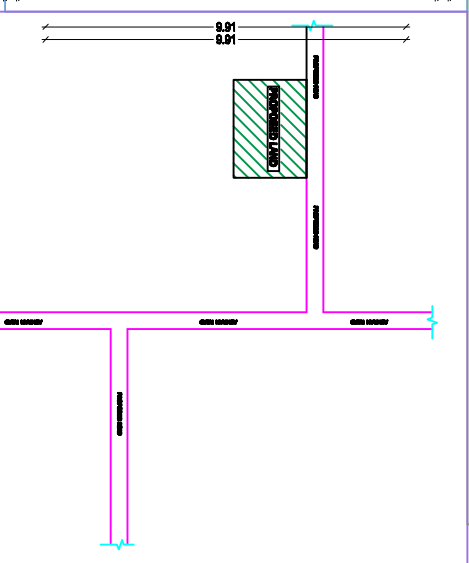

**PROPOSED RESIDENTIAL BUILDING PLAN OF SRI RAJESH KUMAR RAJAK S/O LATE PAMESHWAR RAJAK AT - MOUDA - NAWADA - WARD NO- 01 , P.S.- TELAYTA ,P.S. - NO - 249 , UNDER JHUMRI TELAYTA NAGAR PRISHAD KHATA NO - 42, PLOT NO. - 75, DIST. OF KODERMA (JHARKHAND)**

SCHEDULE F OF DOORS/WINDOWS