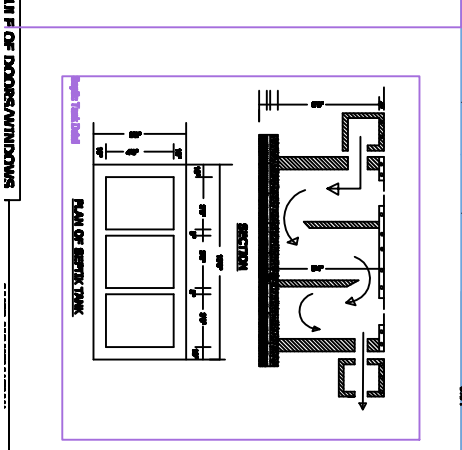

**PROPOSED RESIDENTIAL BUILDING PLAN OF SRI RAJESH KUMAR RAJAK S/O LATE PAMESHWAR RAJAK AT - MOUDA - NAWADA - WARD NO- 01 , P.S.- TELAYTA ,P.S. - NO - 249 , UNDER JHUMRI TELAYTA NAGAR PRISHAD KHATA NO - 42, PLOT NO. - 75, DIST. OF KODERMA (JHARKHAND)**