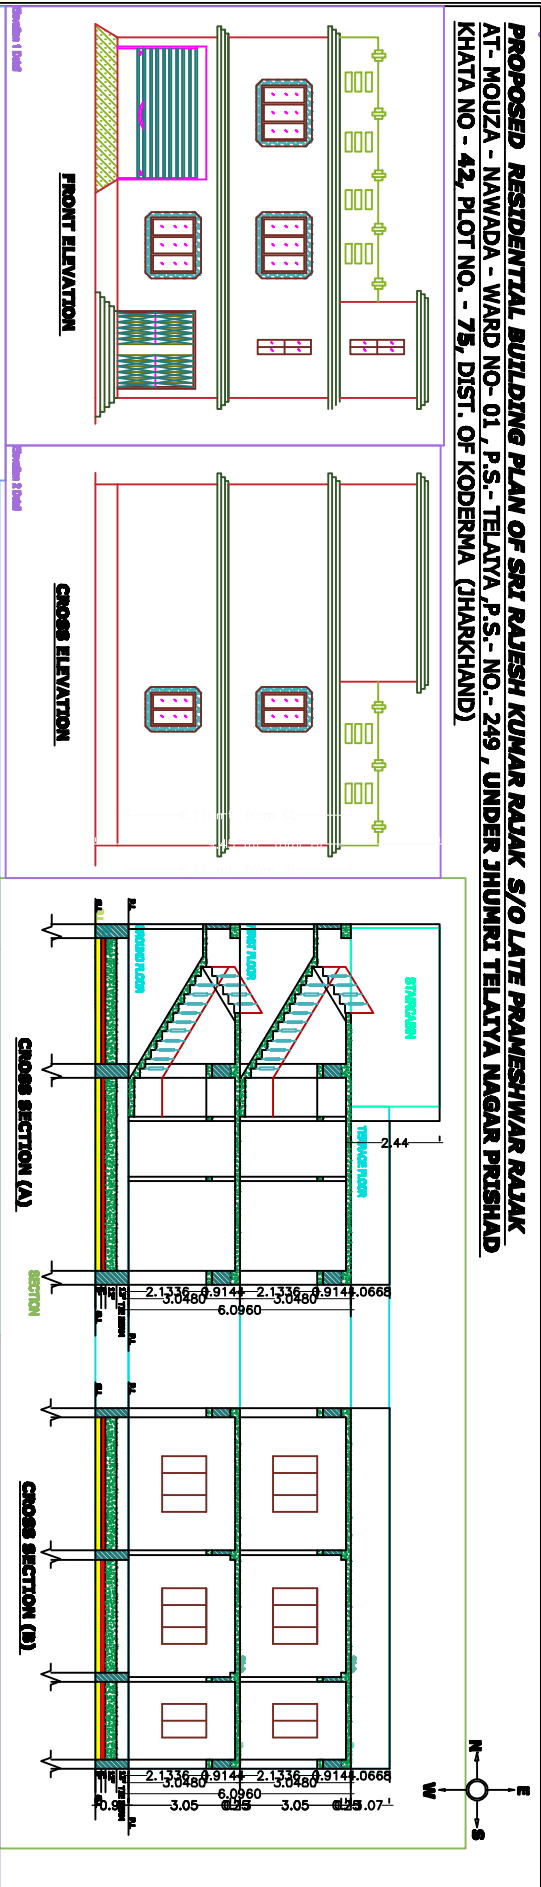

**PROPOSED RESIDENTIAL BUILDING PLAN OF SRI RAJESH KUMAR RAJAK S/O LATE PAMESHWAR RAJAK AT - MOUDA - NAWADA - WARD NO- 01 , P.S.- TELAYTA ,P.S. - NO - 249 , UNDER JHUMRI TELAYTA NAGAR PRISHAD KHATA NO - 42, PLOT NO. - 75, DIST. OF KODERMA (JHARKHAND)**

SCHEDULE F OF DOORS/WINDOWS