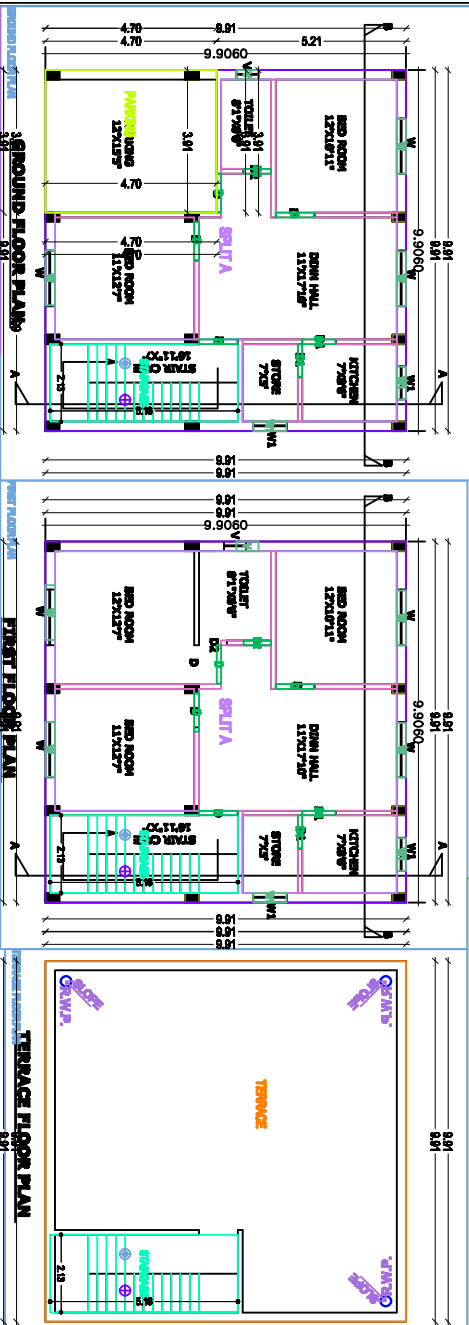

**PROPOSED RESIDENTIAL BUILDING PLAN OF SRI RAJESH KUMAR RAJAK S/O LATE PAMESHWAR RAJAK AT - MOUDA - NAWADA - WARD NO- 01 , P.S.- TELAYTA ,P.S. - NO - 249 , UNDER JHUMRI TELAYTA NAGAR PRISHAD KHATA NO - 42, PLOT NO. - 75, DIST. OF KODERMA (JHARKHAND)**

SCHEDULE F OF DOORS/WINDOWS