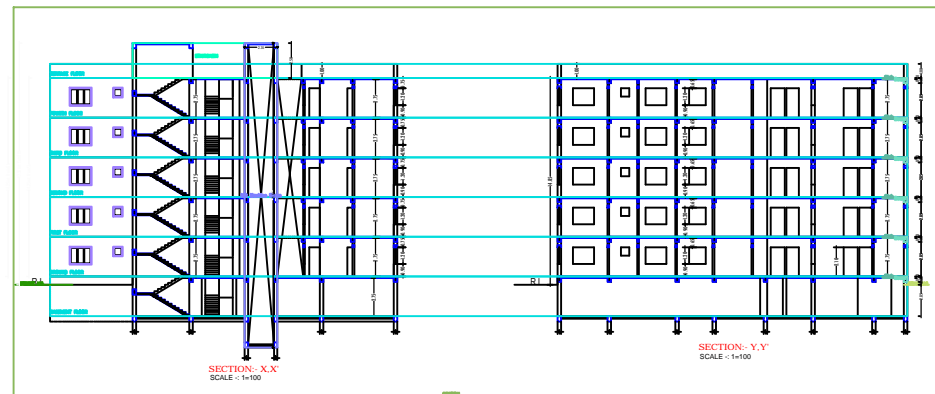

Project Title -1 RAMDEV YADAV 2 LIMA DPA

Building RAMDEV YADAV (SR 001)

Sl. No.	Room No.	Area (sq.m)	Volume (cu.m)	Remarks
1	Basement	1000	1000	
2	Ground Floor	1000	1000	
3	First Floor	1000	1000	
4	Second Floor	1000	1000	
5	Roof	1000	1000	
6	Total	4000	4000	

Prepared by: [Name]

Checked by: [Name]

Scale: 1:100

Sl. No.	Room No.	Area (sq.m)	Volume (cu.m)	Remarks
1	Basement	1000	1000	
2	Ground Floor	1000	1000	
3	First Floor	1000	1000	
4	Second Floor	1000	1000	
5	Roof	1000	1000	
6	Total	4000	4000	