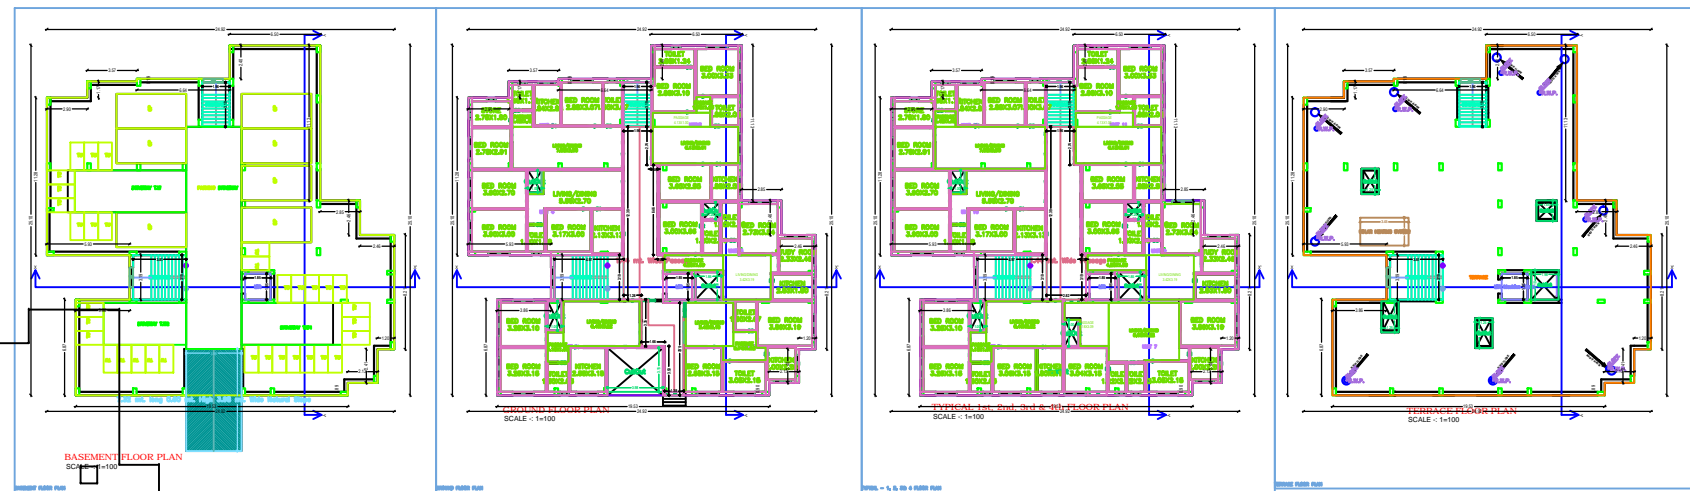

Project Title -1 RAMDEV YADAV 2 LIMA DPA

Building RAMDEV YADAV (SR 001)

Sl. No.	Room No.	Area (sq.m)	Volume (cu.m)	Remarks
1	Basement	1000	1000	
2	Ground Floor	1000	1000	
3	First Floor	1000	1000	
4	Second Floor	1000	1000	
5	Roof	1000	1000	
6	Total	4000	4000	

Prepared by: [Name]

Checked by: [Name]

Scale: 1:100

Sl. No.	Room No.	Area (sq.m)	Volume (cu.m)	Remarks
1	Basement	1000	1000	
2	Ground Floor	1000	1000	
3	First Floor	1000	1000	
4	Second Floor	1000	1000	
5	Roof	1000	1000	
6	Total	4000	4000	

Prepared by: [Name]

Checked by: [Name]

Scale: 1:100