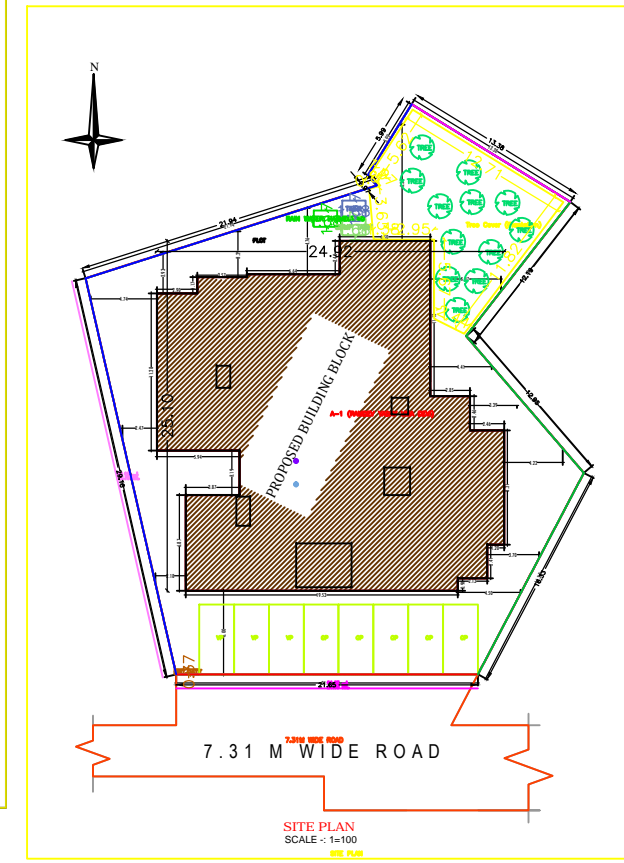

Project Title -1 RAMDEV YADAV 2 LIMA DPA

Building RAMDEV YADAV (SR 001)

Sl. No.	Room No.	Area (sq.m)	Volume (cu.m)	Remarks
1	Basement	1000	1000	
2	Ground Floor	1000	1000	
3	First Floor	1000	1000	
4	Second Floor	1000	1000	
5	Roof	1000	1000	
6	Total	4000	4000	

Prepared by: [Name]

Checked by: [Name]

Scale: 1:100

Sl. No.	Room No.	Area (sq.m)	Volume (cu.m)	Remarks
1	Basement	1000	1000	
2	Ground Floor	1000	1000	
3	First Floor	1000	1000	
4	Second Floor	1000	1000	
5	Roof	1000	1000	
6	Total	4000	4000	

Prepared by: [Name]

Checked by: [Name]

Scale: 1:100