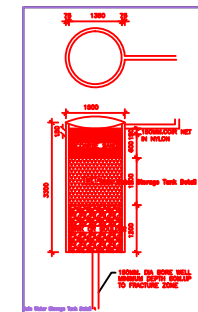

Project Title -1 RAMDEV YADAV 2 LIMA DPA

Building RAMDEV YADAV (SR 001)

Sl. No.	Room No.	Area (sq.m)	Volume (cu.m)	Remarks
1	Basement	1000	1000	
2	Ground Floor	1000	1000	
3	First Floor	1000	1000	
4	Second Floor	1000	1000	
5	Roof	1000	1000	
6	Total	4000	4000	

Prepared by: [Name]

Checked by: [Name]

Scale: 1:100

Sl. No.	Room No.	Area (sq.m)	Volume (cu.m)	Remarks
1	Basement	1000	1000	
2	Ground Floor	1000	1000	
3	First Floor	1000	1000	
4	Second Floor	1000	1000	
5	Roof	1000	1000	
6	Total	4000	4000	

Prepared by: [Name]

Checked by: [Name]

Scale: 1:100