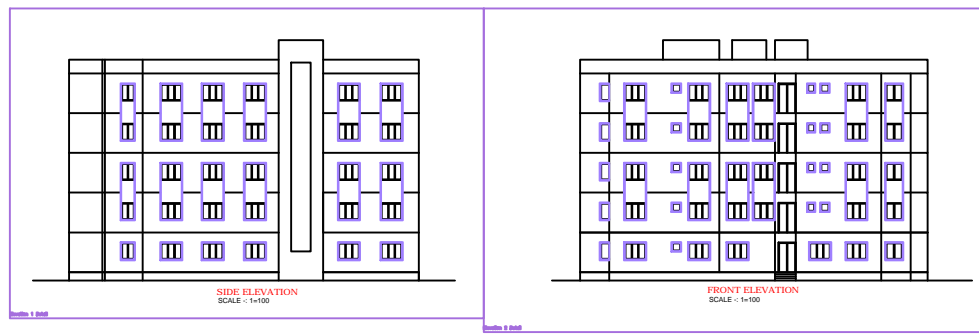

Project Title -1 RAMDEV YADAV 2 LIMA DPA

Building RAMDEV YADAV (SR 001)

Sl. No.	Room No.	Area (sq.m)	Volume (cu.m)	Remarks
1	Basement	1000	1000	
2	Ground Floor	1000	1000	
3	First Floor	1000	1000	
4	Second Floor	1000	1000	
5	Roof	1000	1000	
6	Total	4000	4000	

Prepared by: [Name]

Checked by: [Name]

Scale: 1:100

Sl. No.	Room No.	Area (sq.m)	Volume (cu.m)	Remarks
1	Basement	1000	1000	
2	Ground Floor	1000	1000	
3	First Floor	1000	1000	
4	Second Floor	1000	1000	
5	Roof	1000	1000	
6	Total	4000	4000	