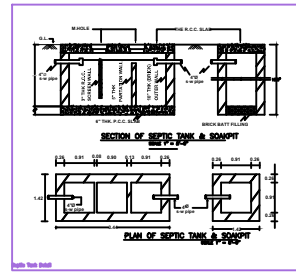

Project Title -1 RAMDEV YADAV 2 LIMA DPA

Building RAMDEV YADAV (SR 001)

Sl. No.	Room No.	Area (sq.m)	Volume (cu.m)	Remarks
1	Basement	1000	1000	
2	Ground Floor	1000	1000	
3	First Floor	1000	1000	
4	Second Floor	1000	1000	
5	Roof	1000	1000	
6	Total	4000	4000	

Prepared by: [Name]

Checked by: [Name]

Scale: 1:100

Sl. No.	Room No.	Area (sq.m)	Volume (cu.m)	Remarks
1	Basement	1000	1000	
2	Ground Floor	1000	1000	
3	First Floor	1000	1000	
4	Second Floor	1000	1000	
5	Roof	1000	1000	
6	Total	4000	4000	

Prepared by: [Name]

Checked by: [Name]

Scale: 1:100