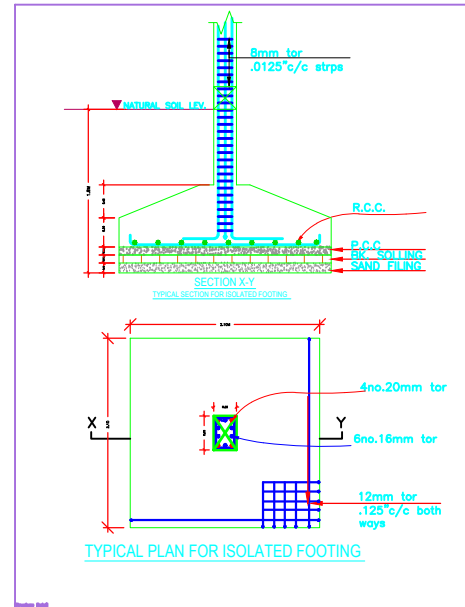

Project Title -1 RAMDEV YADAV 2 LIMA DPA

Building RAMDEV YADAV (SR 001)

Sl. No.	Room No.	Area (sq.m)	Volume (cu.m)	Remarks
1	Basement	1000	1000	
2	Ground Floor	1000	1000	
3	First Floor	1000	1000	
4	Second Floor	1000	1000	
5	Roof	1000	1000	
6	Total	4000	4000	

Prepared by: [Name]

Checked by: [Name]

Scale: 1:100

Sl. No.	Room No.	Area (sq.m)	Volume (cu.m)	Remarks
1	Basement	1000	1000	
2	Ground Floor	1000	1000	
3	First Floor	1000	1000	
4	Second Floor	1000	1000	
5	Roof	1000	1000	
6	Total	4000	4000	

Prepared by: [Name]

Checked by: [Name]

Scale: 1:100