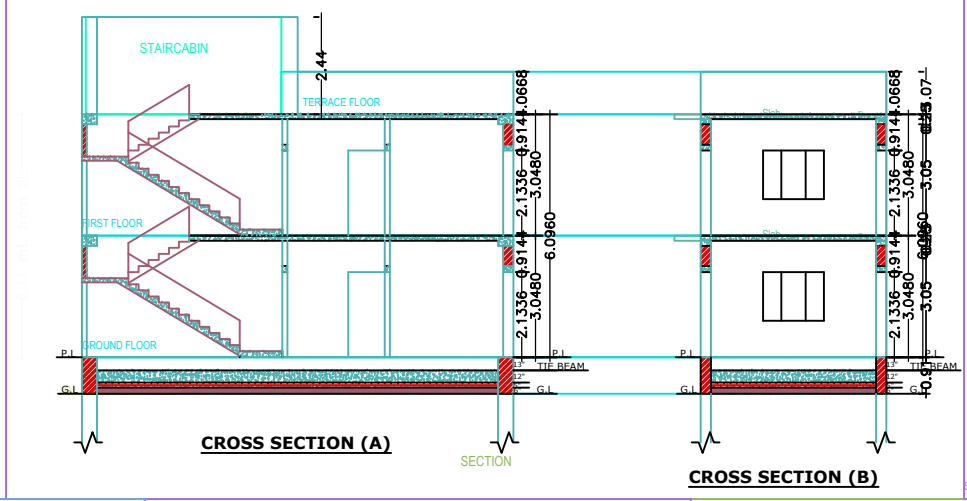

Project Title :SMT. PUJA SRIVASTAVA

PROPOSED RESIDENTIAL BUILDING PLAN OF SMT. PUJA SRIVASTAVA W/O SRI SUDHIR PRASAD SRIVASTAVA

AT- MOUZA - GOMU - WARD NO- 23 , P.S.- TELAIYA ,P.S.- NO.-12, UNDER JHUMRI TELAIYA NAGAR PRISHAD

KHATA NO -330, PLOT NO. - 5832 DIST. OF KODERMA (JHARKHAND)

SCHEDULE OF DOORS/WINDOWS