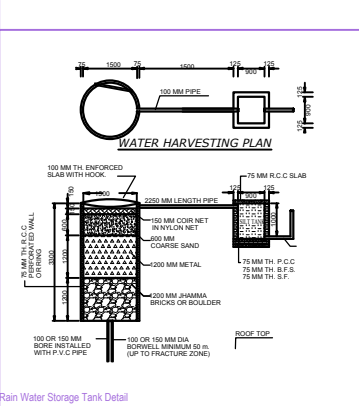

KHATA NO -330, PLOT NO. - 5832 DIST. OF KODERMA (JHARKHAND)

SCHEDULE OF DOORS/WINDOWS