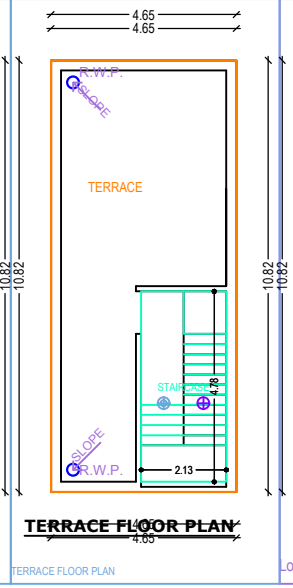

Project Title :SMT. PUJA SRIVASTAVA

PROPOSED RESIDENTIAL BUILDING PLAN OF SMT. PUJA SRIVASTAVA W/O SRI SUDHIR PRASAD SRIVASTAVA

AT- MOUZA - GOMU - WARD NO- 23 , P.S.- TELAIYA ,P.S.- NO.-12, UNDER JHUMRI TELAIYA NAGAR PRISHAD

KHATA NO -330, PLOT NO. - 5832 DIST. OF KODERMA (JHARKHAND)

SCHEDULE OF DOORS/WINDOWS