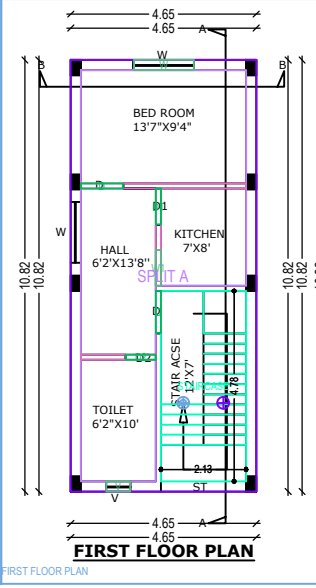

KHATA NO -330, PLOT NO. - 5832 DIST. OF KODERMA (JHARKHAND)

SCHEDULE OF DOORS/WINDOWS