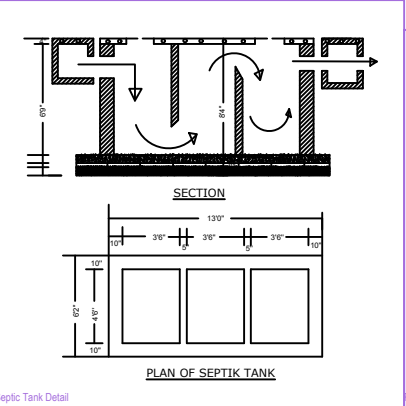

KHATA NO -330, PLOT NO. - 5832 DIST. OF KODERMA (JHARKHAND)

SCHEDULE OF DOORS/WINDOWS