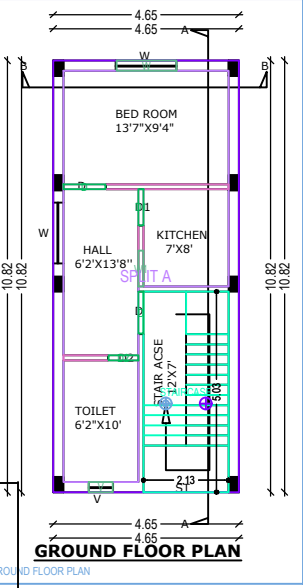

KHATA NO -330, PLOT NO. - 5832 DIST. OF KODERMA (JHARKHAND)

SCHEDULE OF DOORS/WINDOWS