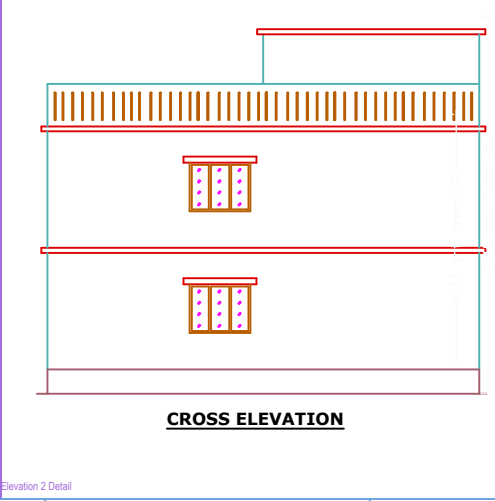

KHATA NO -330, PLOT NO. - 5832 DIST. OF KODERMA (JHARKHAND)

SCHEDULE OF DOORS/WINDOWS