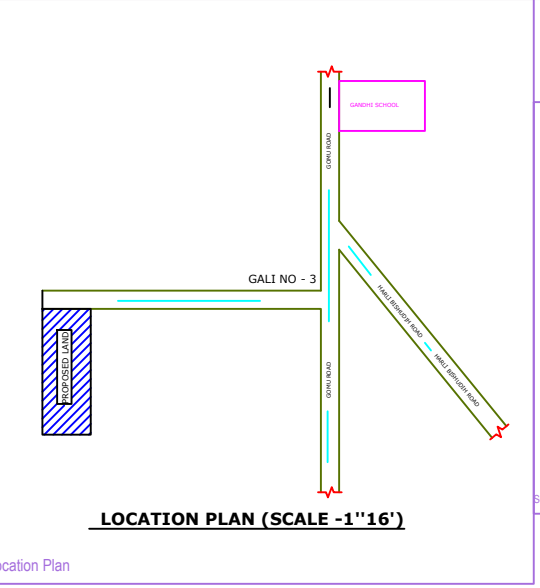

Project Title :SMT. PUJA SRIVASTAVA

PROPOSED RESIDENTIAL BUILDING PLAN OF SMT. PUJA SRIVASTAVA W/O SRI SUDHIR PRASAD SRIVASTAVA

AT- MOUZA - GOMU - WARD NO- 23 , P.S.- TELAIYA ,P.S.- NO.-12, UNDER JHUMRI TELAIYA NAGAR PRISHAD

KHATA NO -330, PLOT NO. - 5832 DIST. OF KODERMA (JHARKHAND)

SCHEDULE OF DOORS/WINDOWS