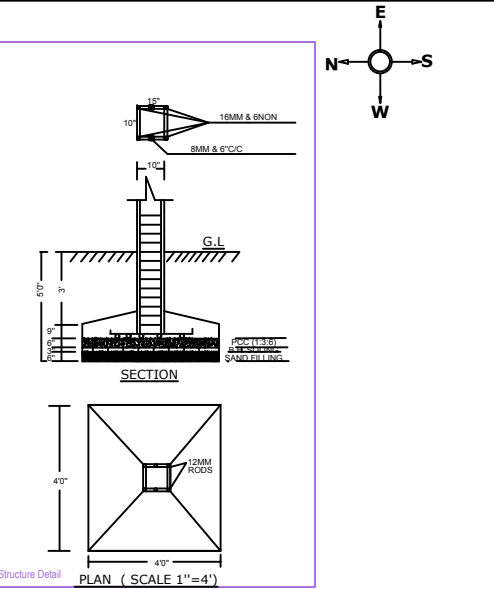

KHATA NO -330, PLOT NO. - 5832 DIST. OF KODERMA (JHARKHAND)

SCHEDULE OF DOORS/WINDOWS