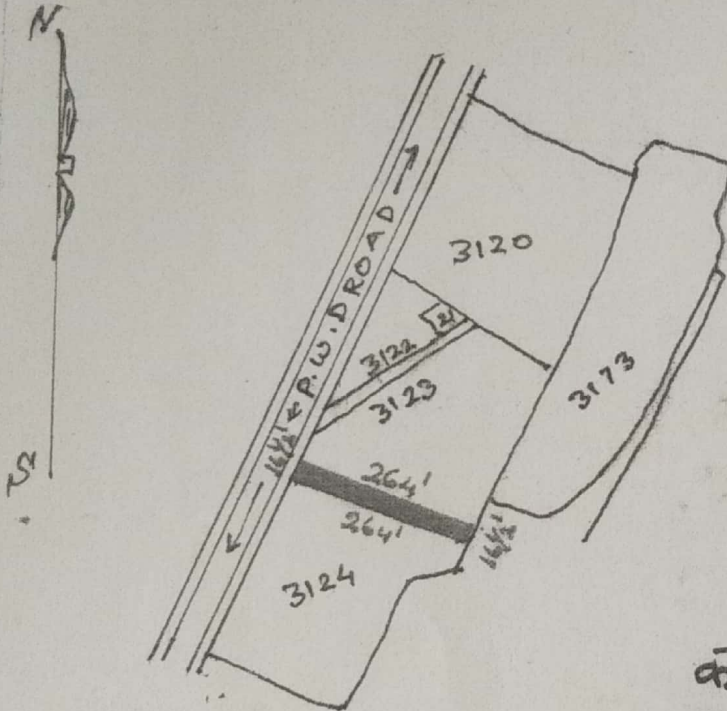

ORIGINAL

VILLAGE:- BADLA THANA SENHA THANA

NO 148 DIST LOHARDAGA SCALE 1 INCH = 16"

SURVEY PART PLOT NO 3124 AREA 1000 SQ MORB
OR LESS SHOWN IN RED WASHED

Traced by
H. S. Anand
Rohardaga

काली देवी

दा १२ - २ - २६