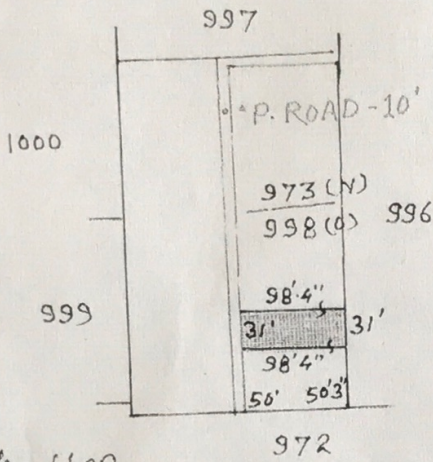

LLAGE - KUT MU
 THANA - LOHARDAGA
 THANA NO-141
 DIST - LOHARDAGA
 SCALE - 32" = 1 MILE

SURVEY PLOT NO-998 NEW PLOT NO-973
 AREA - 07 DECIMAL MORE OR LESS SHOWING
 IN RED WASHED.

Witnessed by:-

Kachhap
 Amin.