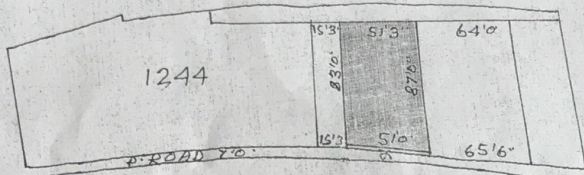

ORIGINAL
LOHARDAGA P.S. NO 194 DIST LOHARDAGA
PART OF PLOT NO 1244 AREA 10 DECIMAL
E OR LESS SHOWN IN RED WASHED
SCALE 64" = 1 MILE

1196

Processed by
K. Rajam
R/S