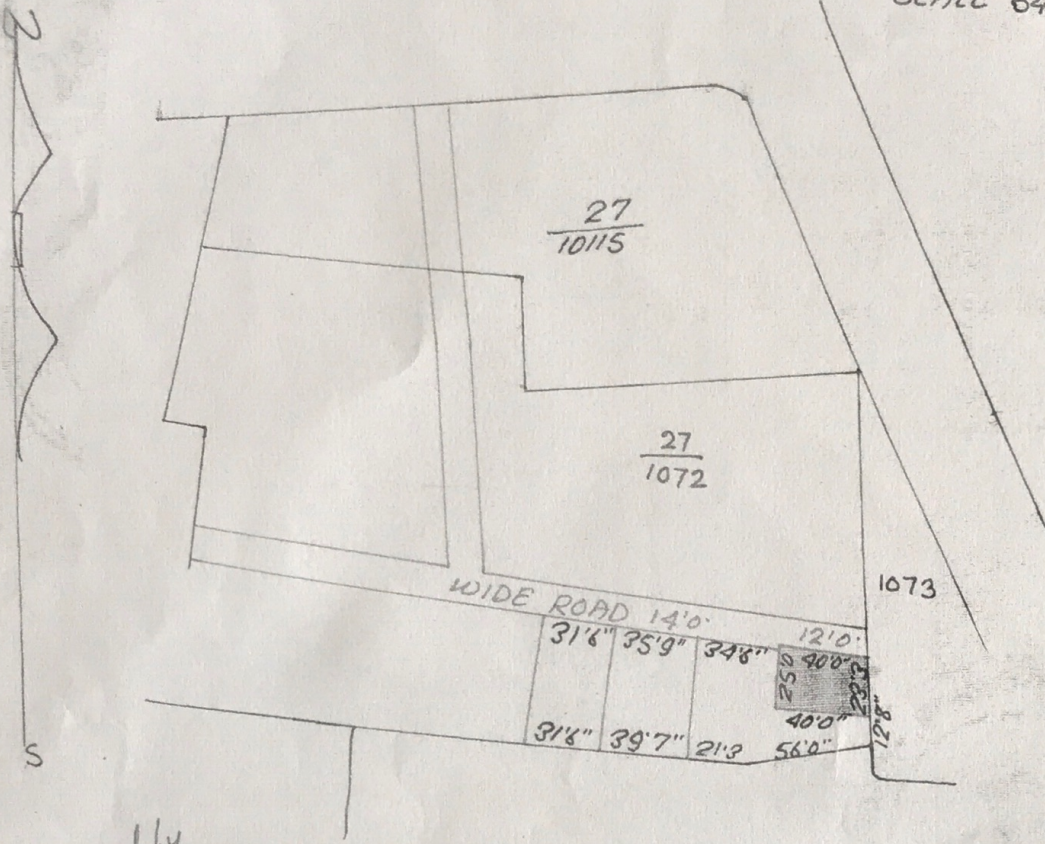

ORIGINAL

PURCHASE SITE FOR JAYANTI DEVI MAP OF VILLAGE
NADIYA THANA NO 195 THANA & DIST LOHARDAGA
SURVEY PART OF PLOT NO $\frac{27}{1072}$ M.S. PLOT NO 154
AREA 22 KARI MORE OR LESS SHOWN IN RED WASHED
SCALE 64"=1 MILE