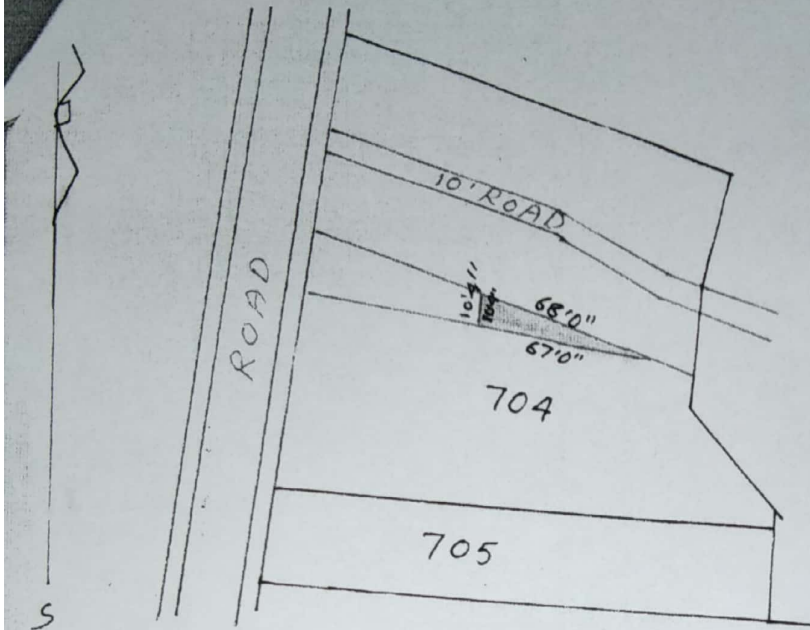

ORIGINAL
SITE FOR MD. MINHATJMAP OF VILLAGE
AGA THANA NO 194 THANA & DIST LOHARDAGA
Y PART OF PLOT NO 491 M.S. PLOT NO 704
A- 08 KARI MORE OR LESS SHOWN IN RED
ISHED SCALE 64"=1 MILE

Witnessed by
K. Dasgupta
A. Dasgupta