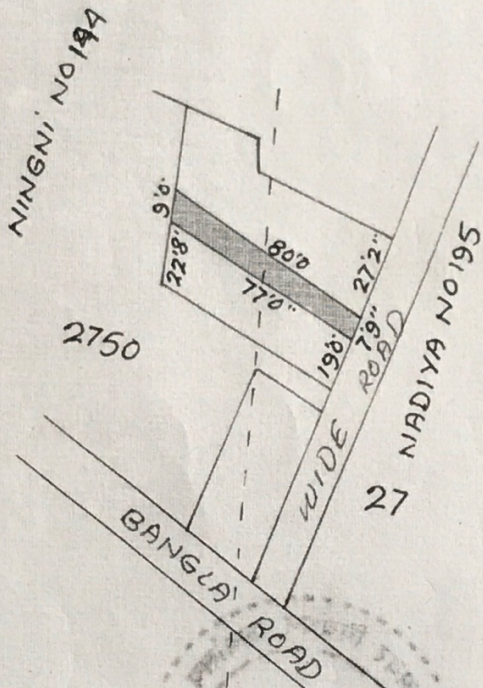

ORIGINAL  
 BEST SITE FOR FARHANA KHATOON MAP OF VILLAGE  
 SI & NADIYA THANA NO 144 & 195 DIST.  
 RDAGA SURVEY PART OF PLOT NO 2750 & 27.  
 PLOT NO 422 AREA 15 KARI MORE OR LESS  
 SHOWN IN RED WASHED SCALE 60'1"INCH

R.S. M.S. AREA  
 2750- 422- 07 KARI  
 27- 422- 08 "  
 15 KARI

Witnessed by  
 K. Dasgupta  
*[Signature]*

मौ० समीम