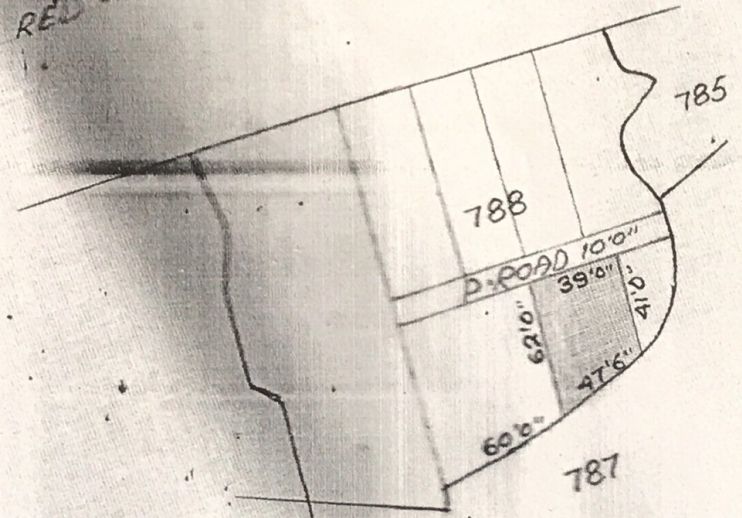

ORIGINAL
 SITE FOR SUNITA ORAON MAP OF VILLAGE
 THANA NO 141 THANA & DIST LOHARDAGA
 PART OF PLOT NO 788 NEW PLOT NO 973
 MUNICIPAL AREA 05 DECIMAL MORE OR LESS
 IN RED WASHED SCALE 64"=1 MILE

ATOF 3219
 23/6/18