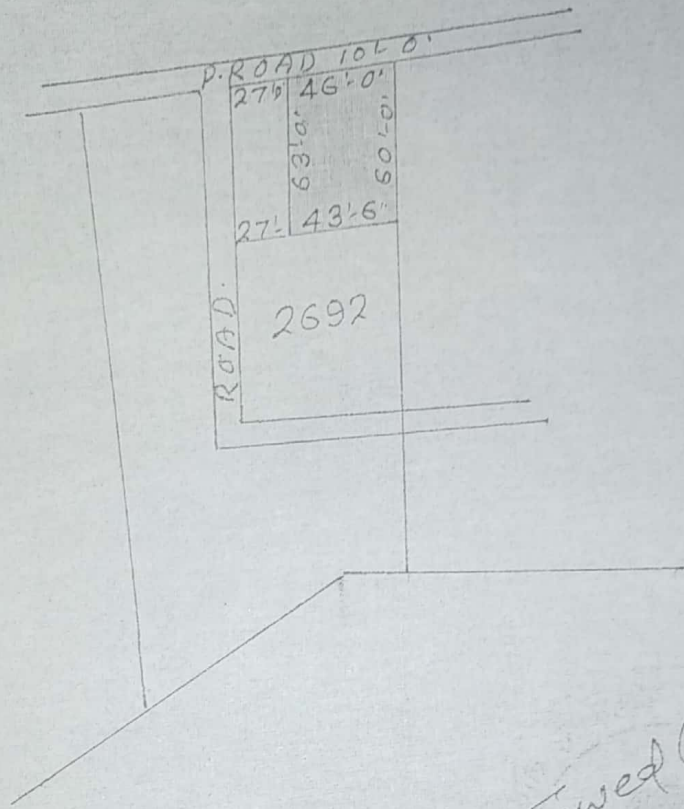

ORIGINAL  
OF VILLAGE NIGNI THANA NO. 144 THANA  
ST JOHARDAGA SURVEY PART OF PLOT NO. 2692  
REA 63 1/2 KARI MORE OR LESS SHOWN IN RED  
DASHED  
(MUNICIPALITY AREA)

K. D. D. D.  
Tressed by  
copy by  
M. D. D. D.  
A. D. D. D.