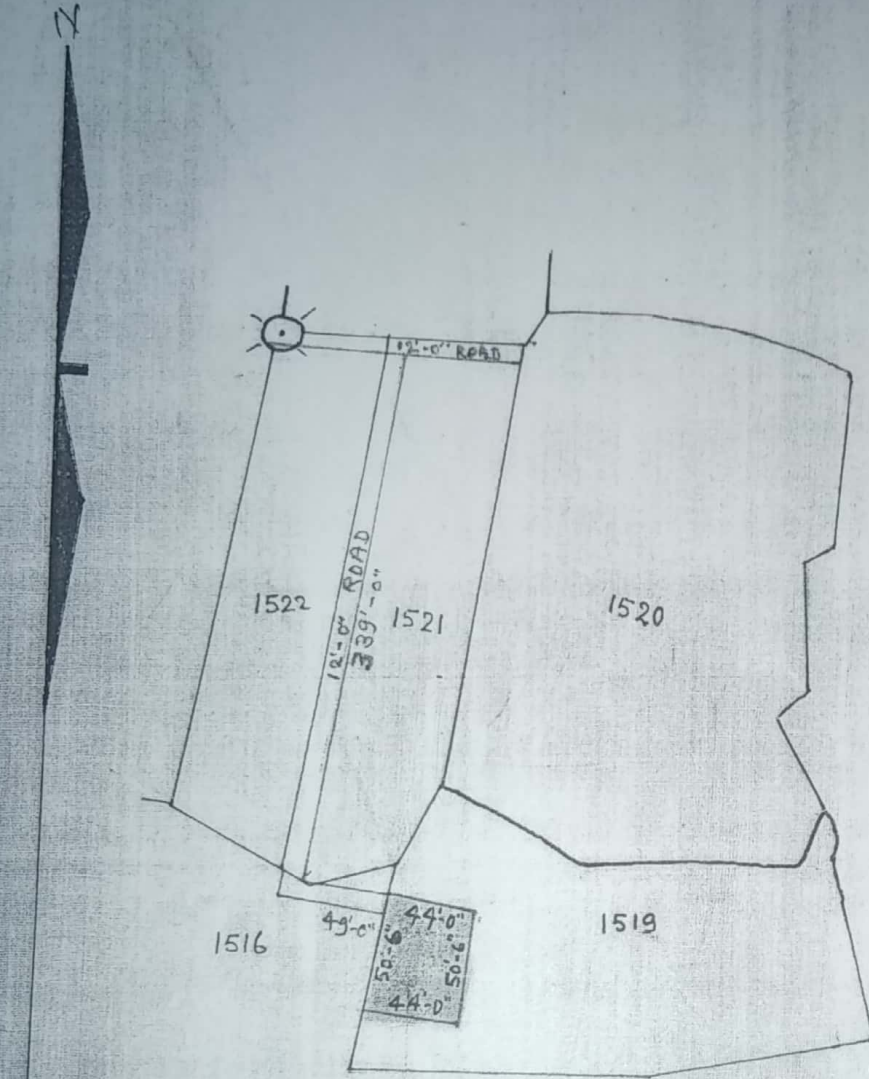

ORIGINAL

MAP OF VILLAGE - KAIMO THANANO-212 THANA & DIST-LOHARDAGA  
SURVEY PART OF PLOT NO-1519 AREA 0.5 DECIMAL MORE OR  
LESS SHOWN IN RED WASHED SCALE 64" = 1 MILE  
NEW PLOT NO-1461

Traced by  
S Singh  
Amin