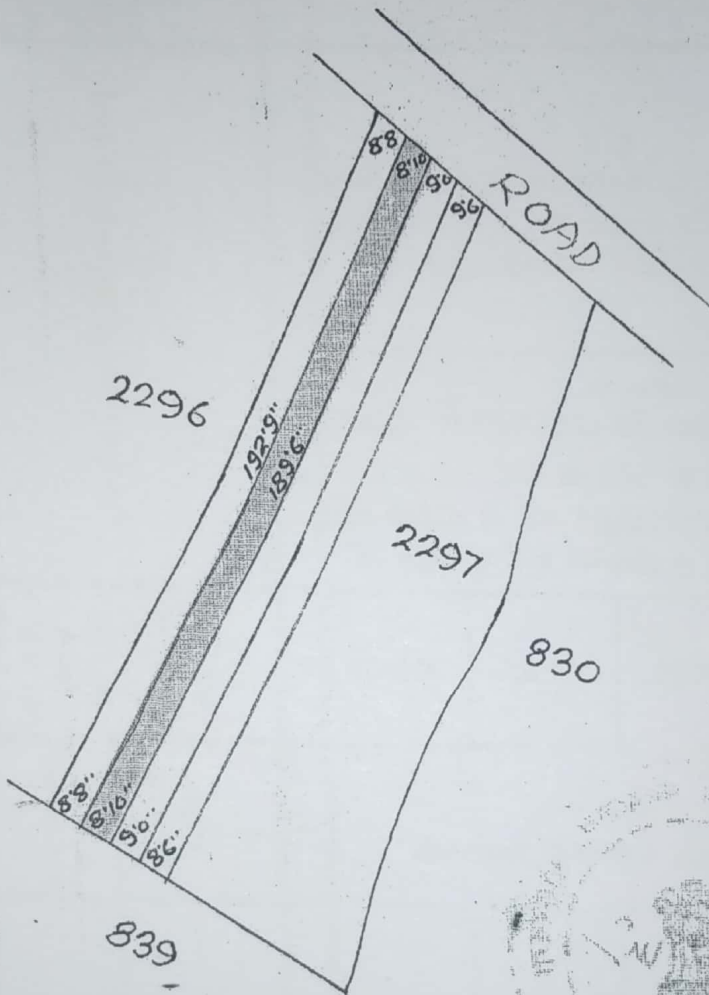

ORIGINAL

PURACHES SITE FOR BINDESHWAR SAHU MAP OF VILLAGE
LOHARDAGA THANA NO 197 THANA & DIST LOHARDAGA
SURVEY PART OF PLOT NO 2297 M.S. PLOT NO 3075
AREA 3834 KARI MORE OR LESS SHOWN IN RED
WASHED SCALE 650'1" INCH