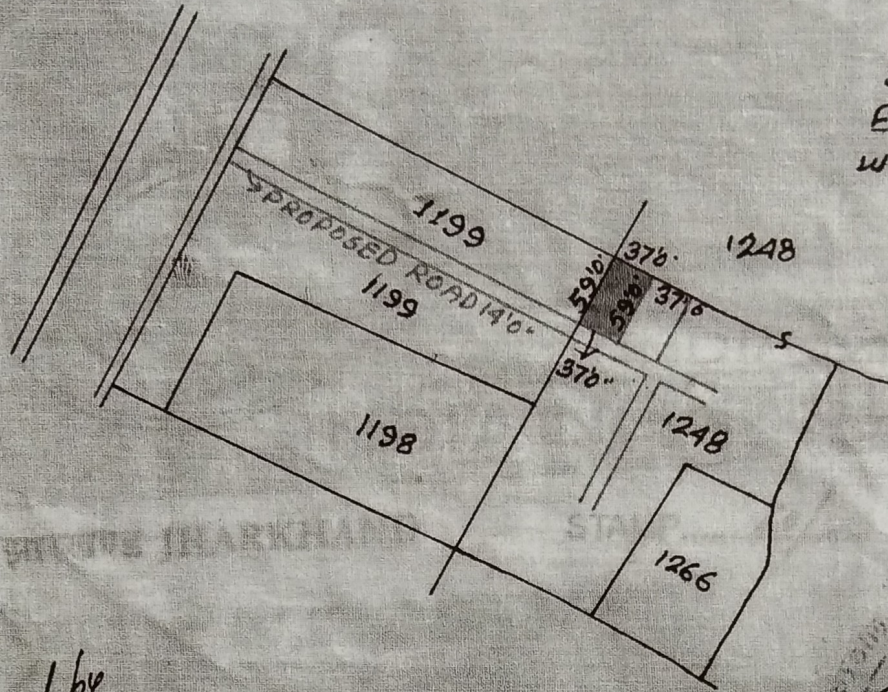

ORIGINAL

PURCHASE SITE FOR VIJAY LAXMI KUMARI MAP OF VILLAGE
KUTMU THANA NO 141 THANA 2 DIST LOHARDAGA
SURVEY PART OF PLOT NO 1248 NEW PLOT NO 973
AREA 05 DECIMIL MORE OR LESS SHOWN IN RED
WASHED SCALE 32" 1 MILE

N → 37'0"
S → 37'0"
E → 59'0"
W → 59'0"

5
Traced by
K. Dairam
[Signature]