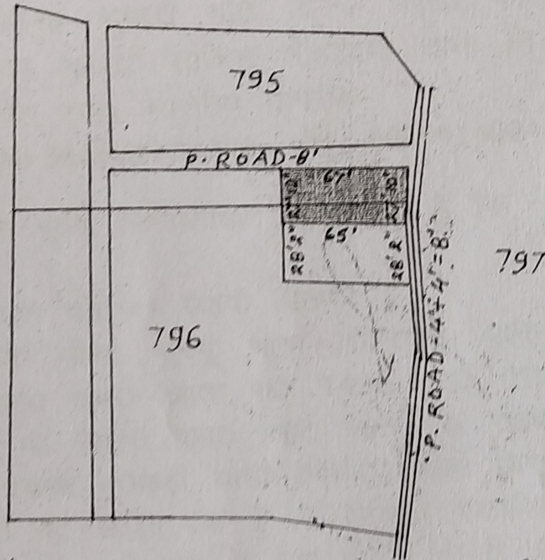

VILLAGE - KUTMU
THANA - LOHARDAGA
THANA NO - 141
DIST. - LOHARDAGA
SCALE - 64" = 1 MILE

SURVEY PART PLOT NO - 795, 796, AREA - 29.
+ 11 = 40 KARJ. MORE OR LESS SHOWING IN
RED WASHED.

S

Tressed by:-

Shaktap
Amin.