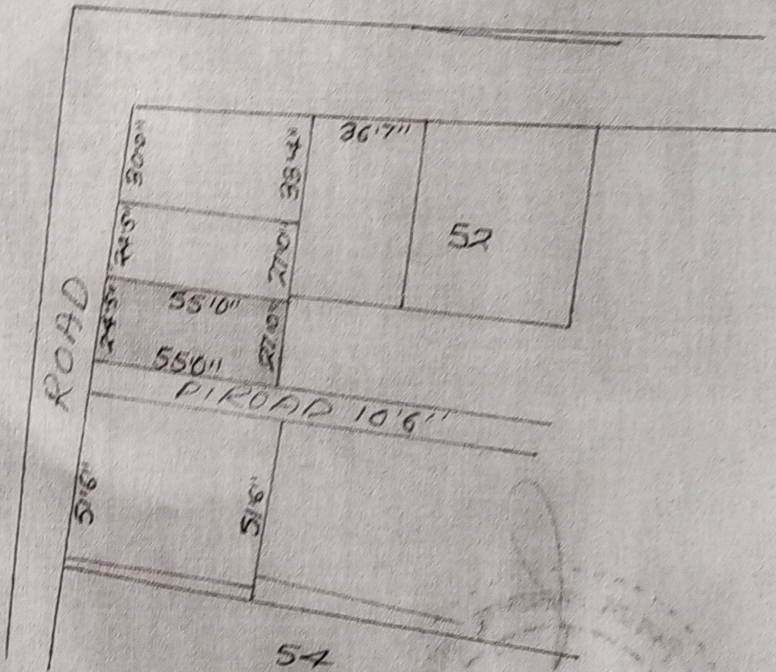

ORIGINAL

HOUSE SITE FOR REETA DEVI MAP OF VILLAGE  
SIYA THANA NO 195 THANA & DIST LOHARDAGA  
RVEY PART OF M.S. PLOT NO 52 AREA 03 1/4 DECIMIL  
MORE OR LESS SHOWN IN RED WASHED

SCALE 60' 1" INCH

5  
Prepared by  
K. D. D. D.