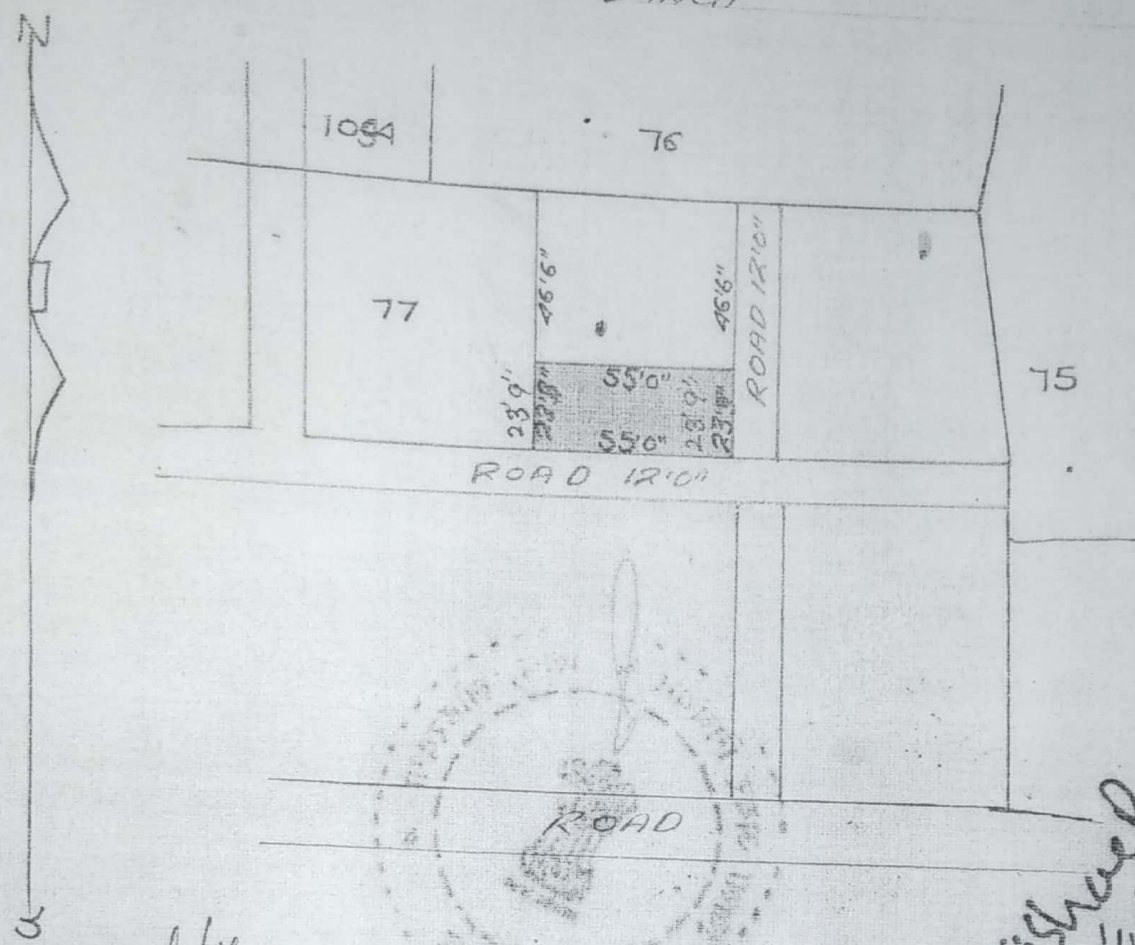

ORIGINAL
 PURACHES SITE FOR NEELAM JAGGI MAP OF VILLAGE
 NADIYA THANA NO 195 THANA & DIST LOHARDAGA
 SURVEY PART OF PLOT NO 77 M.S. PLOT NO 175
 AREA 03 DECIMIL MORE OR LESS SHOWN IN RED
 WASHED SCALE 60'1"INCH