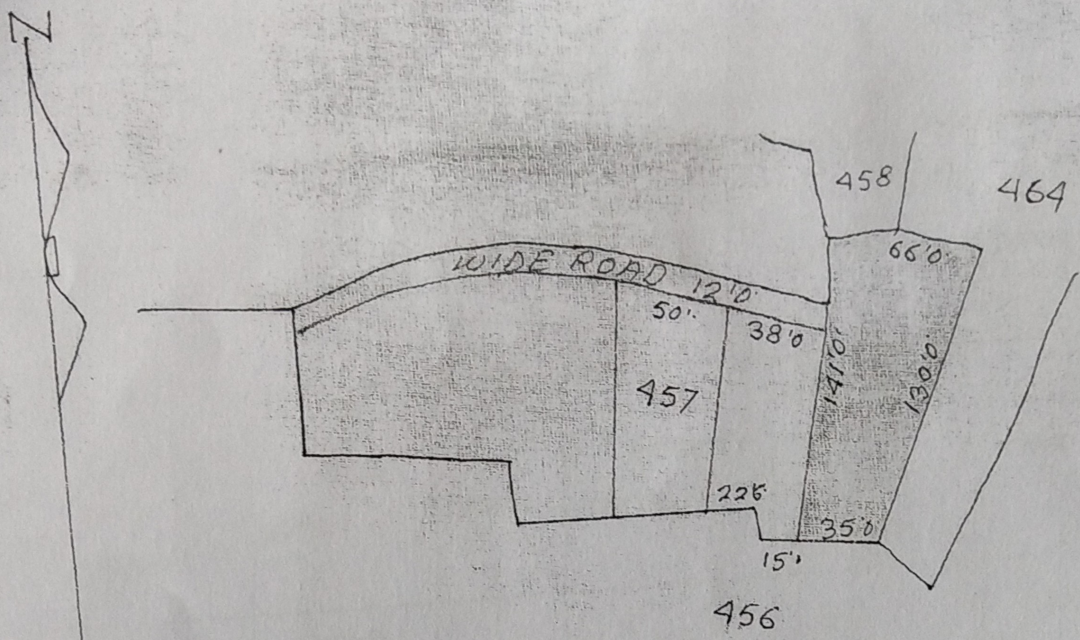

ORIGINAL
 BRACHES SITE FOR BELA LAKRA MAP OF VIJES
 JURIYA THANA NO 197 THANA 2 DIST LOHARDAGA
 SURVEY PART OF PLOT NO 457 AREA $15\frac{3}{4}$ DECIMAL
 MORE OR LESS SHOWN IN RED WASHED
 SCALE 64"=MILE