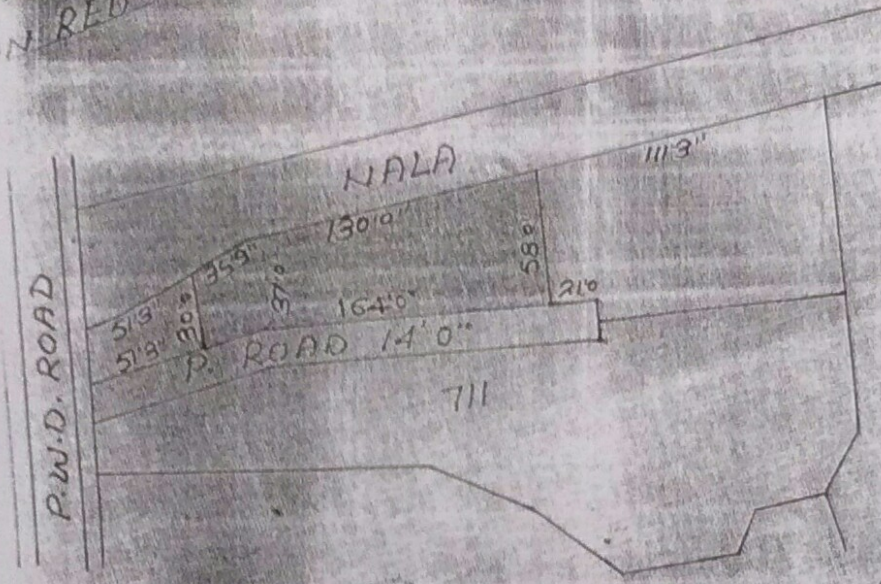

ORIGINAL

PS. NO 194 THANA & DIST.  
PART OF PLOT NO 711 R.S. PLOT  
IS DECIMAL MORE OR LESS SHOWN  
RED WASHED. SCALE 64" = 1 MILE

*Shahbaz*  
 Shahbaz Bano  
 11-3-78

5  
 Prepared by  
*K. Q. Aijaz*