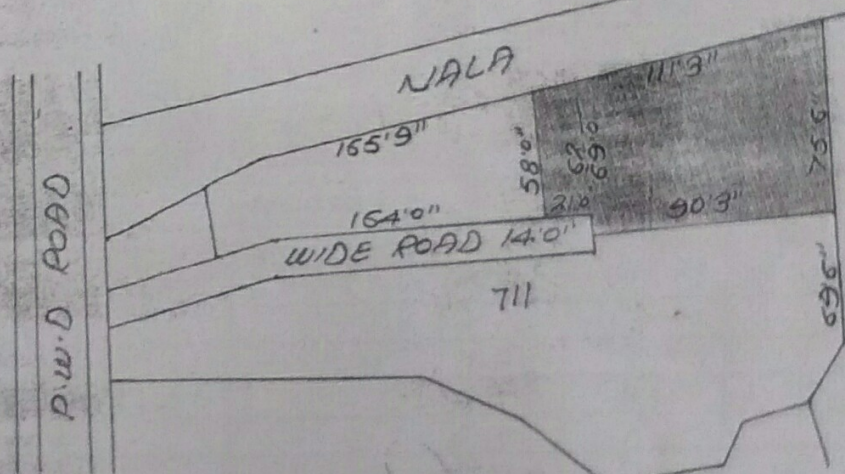

ORIGINAL
 RDAGA MUNICIPALITY THANA NO 194 THANA
 ST LOHARDAGA SURVEY PART OF PLOT NO
 P.S. PLOT NO 522 AREA 17 DECIMAL MORE
 P LESS SHOWN IN RED WASHED
 SCALE 64" = 1 MILE

5
 Passed by
 K. Quinon

Shah