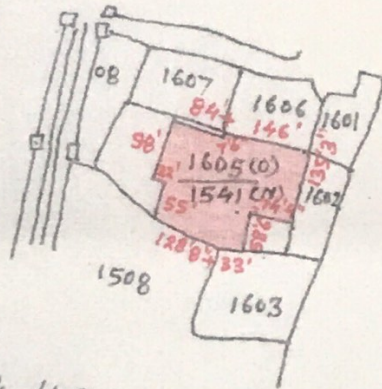

VILLAGE - KAIMO
THANA - LOHARDAGA
THANA NO - 212
DIST. - LOHARDAGA
SCALE - 1 MILE = 16"

SURVEY PLOT NO - 1605 NEW PLOT NO - 1541
AREA - 0.86 DECIMAL. MORE OR LESS SHOWING
IN RED WASHED.

Tressed by:-
Kachhap
Amin.