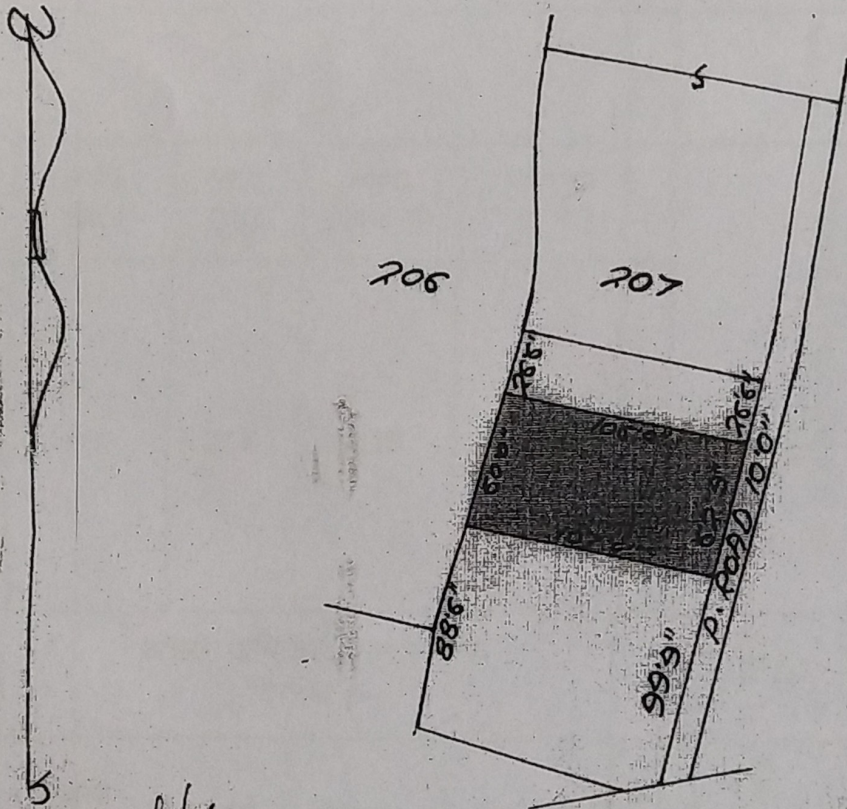

ORIGINAL

BASE SITE FOR SANTIT LOHARA MAP OF VILLAGE
THANA NO 195 THANA & DIST LOHARDAGA
KEY PART OF PLOT NO 207 NEW PLOT NO 2
UNDER MUNICIPAL AREA 15 DECIMAL MORE OR LESS
SHOWN IN RED WASHED SCALE 64"=MILE