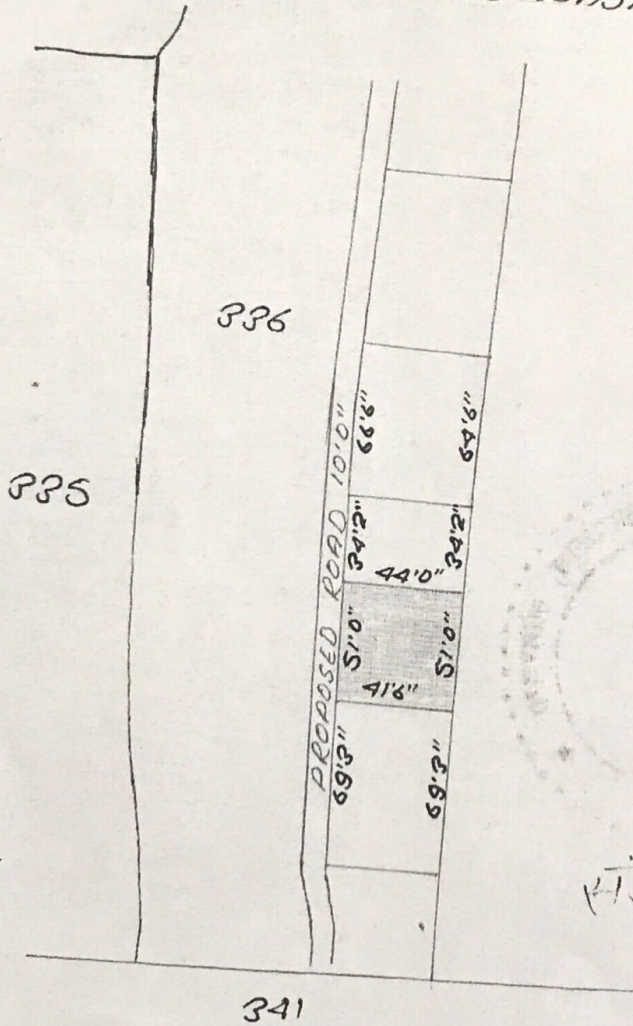

ORIGINAL
 IS SITE FOR SARITA DEVI MAP OF VILLAGE
 3 THANA NO 195 THANA & DIST LOHARDAGA
 341 PART OF PLOT NO 336 AREA 05 DECIMAL
 MORE OR LESS SHOWN IN RED WASHED SCALE 64"=1MILE

रिजिस्ट्रार

6
 Witnessed by
 K. [Signature]
 [Signature]