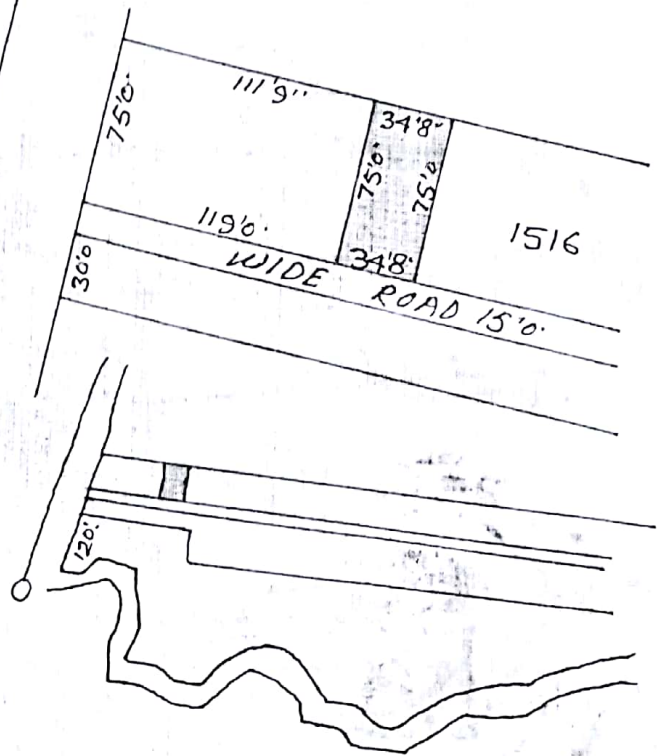

ORIGINAL
MO P.S. NO 212 P.S. 2 DIST LOHARDAGA
PART OF PLOT NO 1516 AREA 06 DECIMAL
OR LESS SHOWN IN RED WASHED
SCALE 64" = 1 MILE

Prepared by
K. Prasad
1/11

S. Ahmed
30/3/06