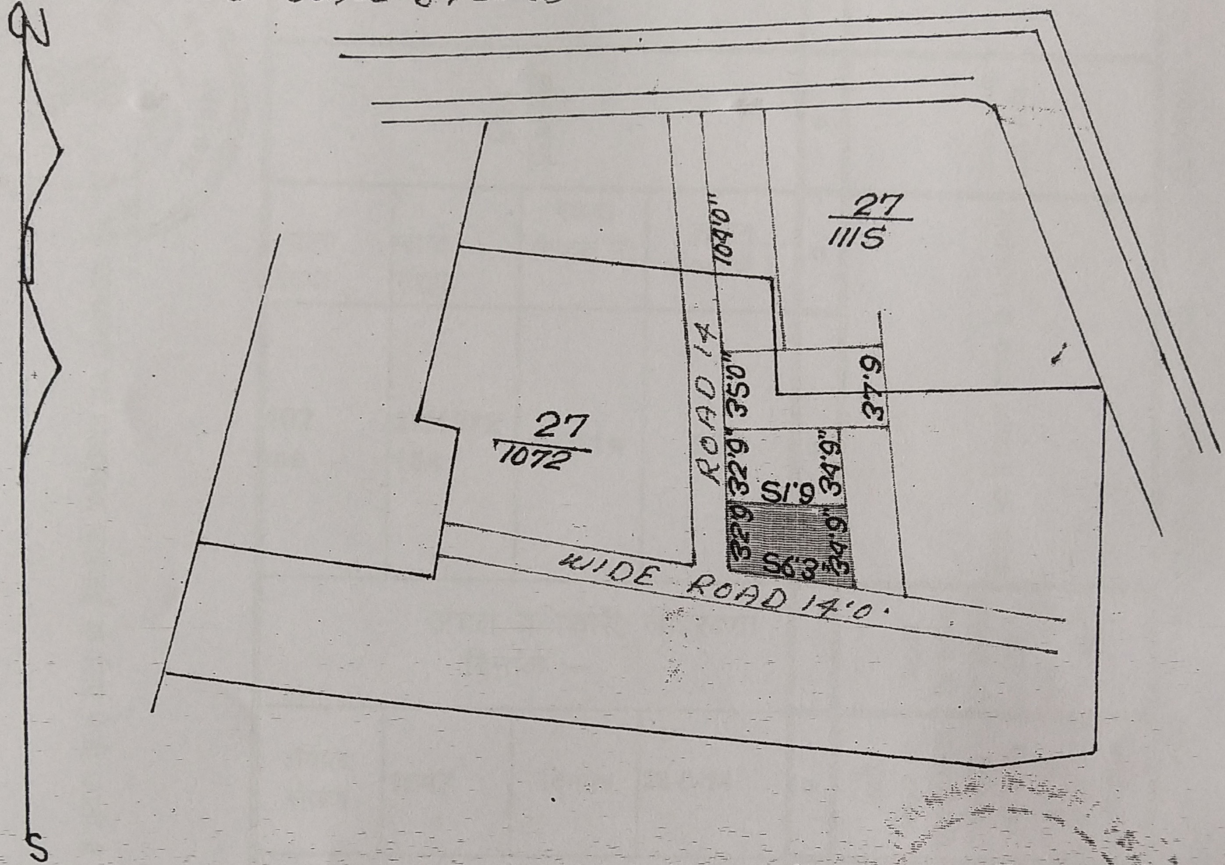

ORIGINAL
 KUMARI MAP OF VILLAGE
 PURACHES SITE FOR ~~SHASHI~~ KUMARI
 NADIYA THANA NO 195 THANA 2 DIST LOHARDAGA
 SURVEY PART OF PLOT NO $\frac{27}{1072}$ M.S. PLOT NO 154
 AREA $41\frac{3}{4}$ KARI MORE OR LESS SHOWN IN RED
 WASHED SCALE 64"=1 MILE

Traced by
 K. Deshmukh

Fix C.C. 1000