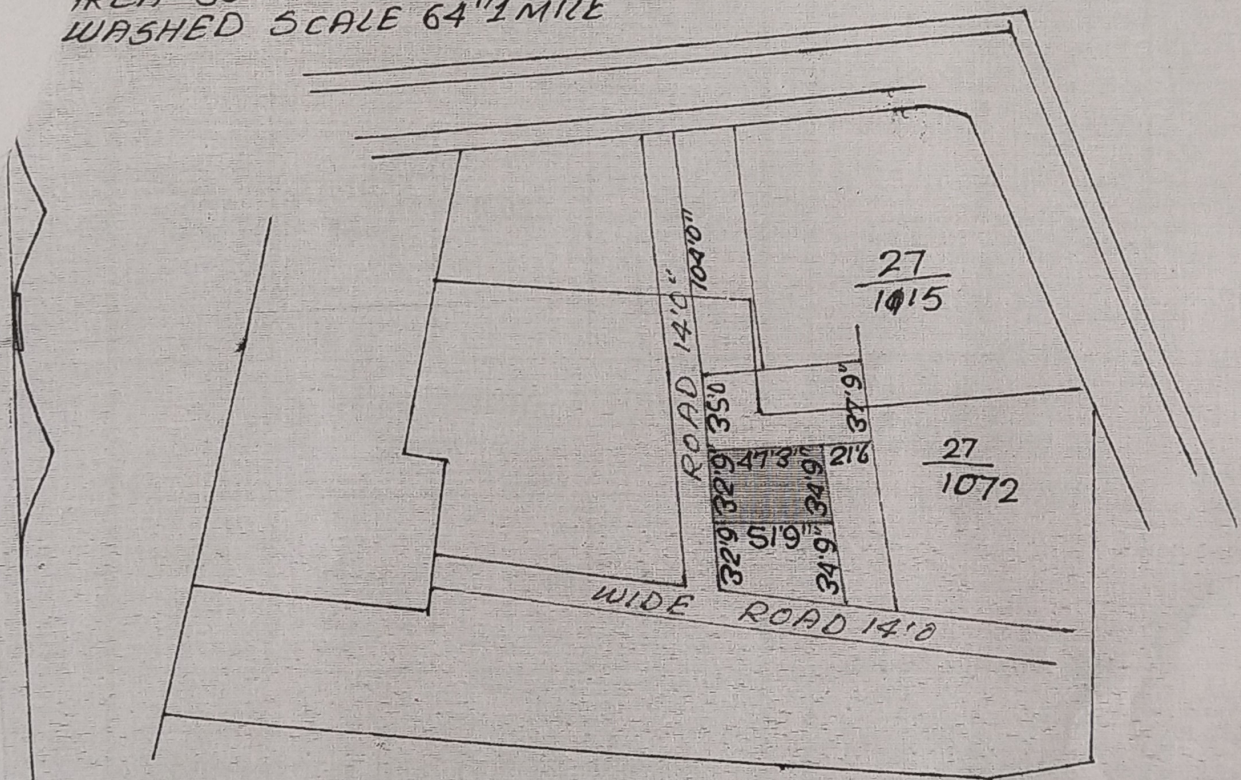

ORIGINAL  
 CHES SITE FOR RITA DEVI MAP OF VILLAGE  
 DIYA THANA NO 195 THANA & DIST LOHARDAGA  
 RVEY PART OF PLOT NO  $\frac{27}{1072}$  M.S. PLOT NO 154  
 AREA 38 KARI MORE OR LESS SHOWN IN RED  
 WASHED SCALE 64"=1 MILE

5  
 Traced by  
 K. Dasgupta  
 by

10.10.1998