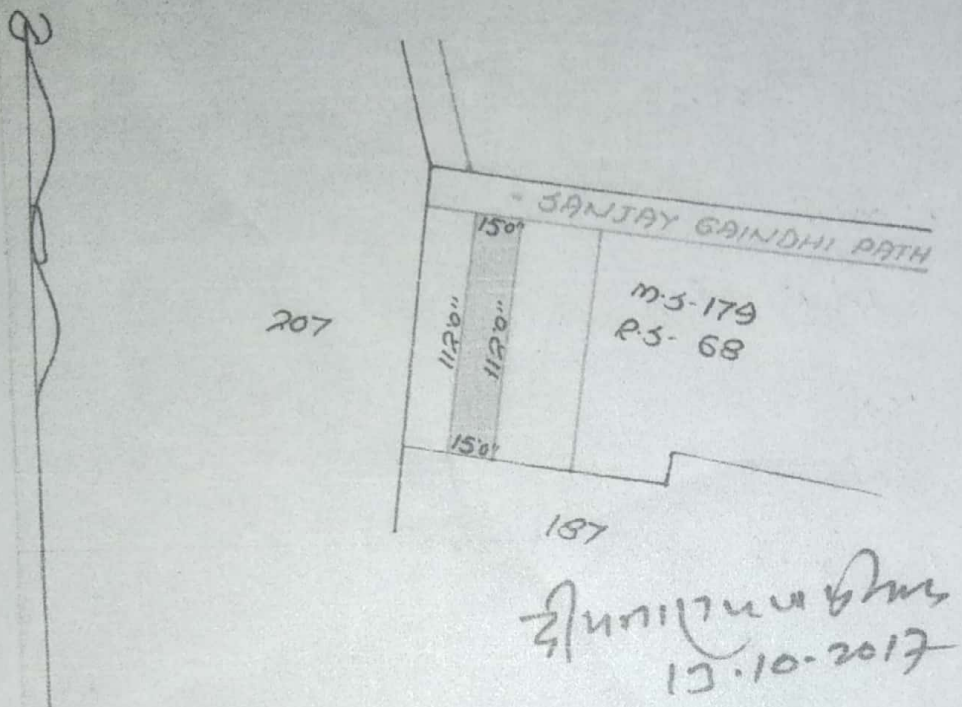

ORIGINAL

PURCHASE SITE FOR GANITA KUMARI MAP OF VILLAGE  
NADIYA THANA NO 195 THANA & DIST LOHARDAGA  
SURVEY PART OF PLOT NO 68 M.S. PLOT NO 179  
AREA 38½ KARI MORE OR LESS SHOWN IN  
RED WASHED SCALE 64"=1 MILE