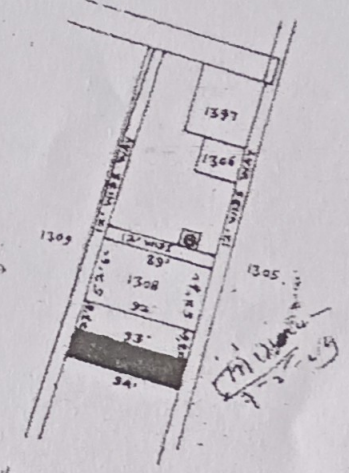

ORIGINAL  
 VILLAGE - LOHARDAGGA  
 THANA 2 DIST. LOHARDAGGA  
 THANA NO-184  
 SCALE 1:1000  
 SURVEY PART PLAN NO-1308-AREA-05 DEC  
 MORE OR LESS SHOWING IN RED WASHED.

FR  
 ATTOR

ORIGINAL  
 VILLAGE - LOHARDAGGA  
 THANA 2 DIST. LOHARDAGGA  
 THANA NO-184  
 SCALE 1:1000  
 SURVEY PART PLAN NO-1308-AREA-05 DEC  
 MORE OR LESS SHOWING IN RED WASHED.

FR  
 ATTOR

बुक न० :- .....  
 भोलुम न० :- .....  
 पेज :- 433 से :- 438 तक  
 निबंधन :- 1279 सं० :- 97 पर

निबंधन पदा० सोदा...

सच्ची प्रतिलिपि  
 नि० ५०  
 १/०/१०