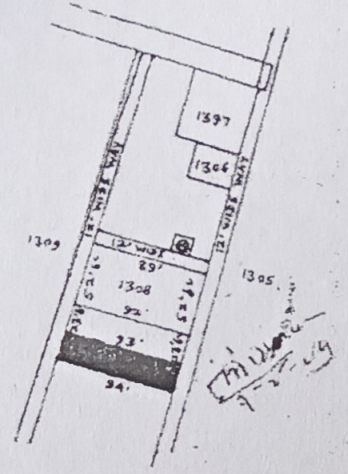

ORIGINAL  
 VILLAGE - LOHARDAGGA  
 THANA 2 DIST. LOHARDAGGA  
 THANA NO-184  
 SCALE 1:1000  
 SURVEY PART PLAN NO-1308-AREA-05 DEC  
 MORE OR LESS SHOWING IN RED WASHED.

FR  
 ATTOR

ORIGINAL  
 VILLAGE - LOHARDAGGA  
 THANA 2 DIST. LOHARDAGGA  
 THANA NO-184  
 SCALE 1:1000  
 SURVEY PART PLAN NO-1308-AREA-05 DEC  
 MORE OR LESS SHOWING IN RED WASHED.

FR  
 ATTOR

बुक न० :- .....  
 भोलुम न० :- .....  
 पेज :- 433 से :- 438 तक  
 निबंधन :- 1279 सं० :- 97 पर

निबंधन पदा० सोदा...

सच्ची प्रतिलिपि  
 नि० ५०  
 १/०/१०