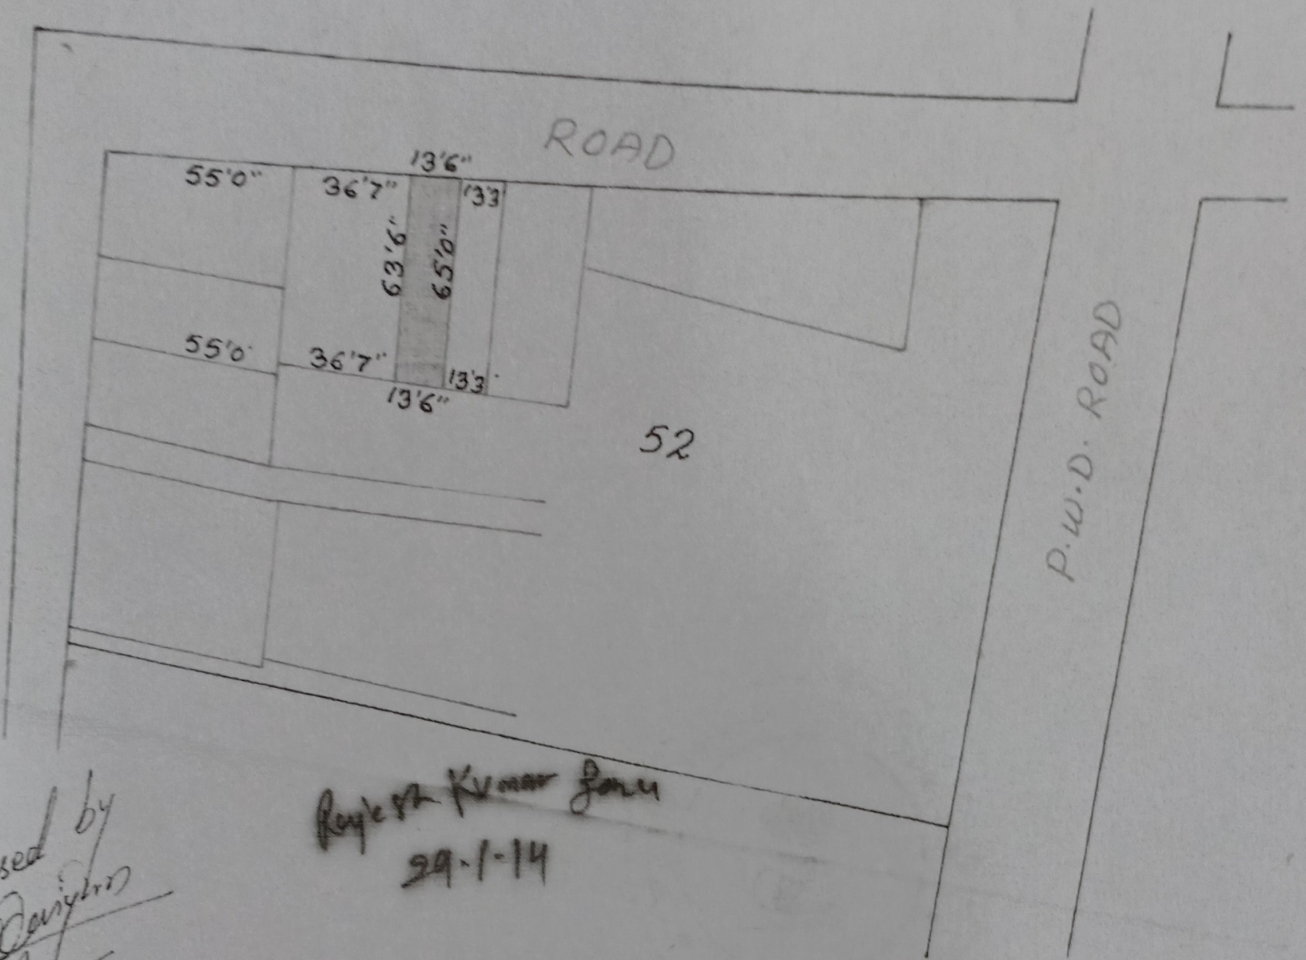

PURCHASE SITE FOR MALAY DUTTA MAP OF LOHARDAGA MUNICIPALITY THANA NO 194 THANA & DIST LOHARDAGA SURVEY PART OF PLOT NO 52 AREA 02 DECIMAL MORE OR LESS SHOWN IN RED WASHED SCALE 60'1"INCH

Processed by  
K. C. Dasgupta  
[Signature]