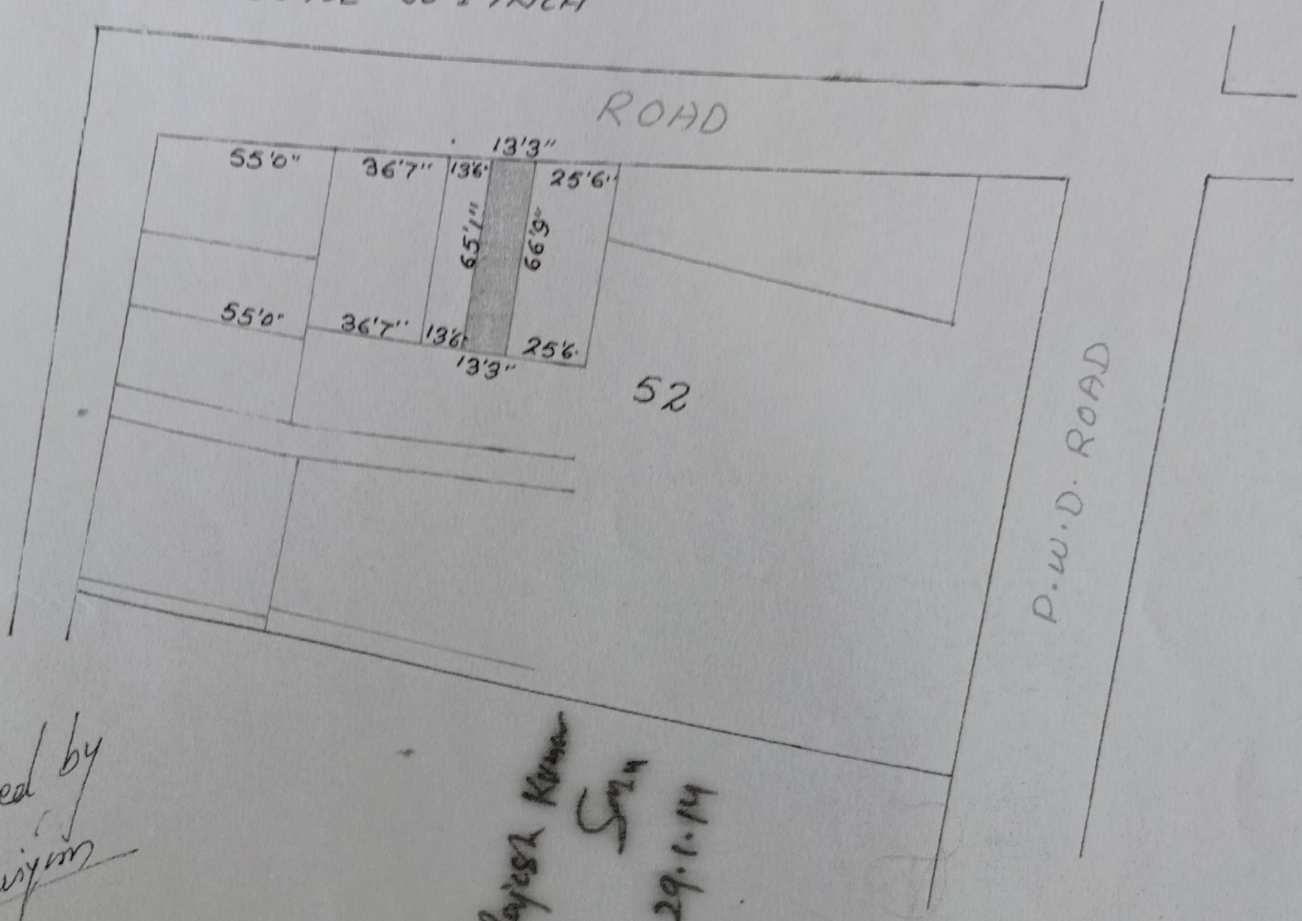

ORIGINAL
 PURACHES SITE FOR TANUJA DUTTA MAP OF
 LOHARDAGA MUNICIPALITY THANA NO 195 THANA 2
 DIST LOHARDAGA SURVEY PART OF PLOT NO 52
 AREA 02 DECIMAL MORE OR LESS SHOWN IN RED
 WASHED SCALE 60'1"INCH