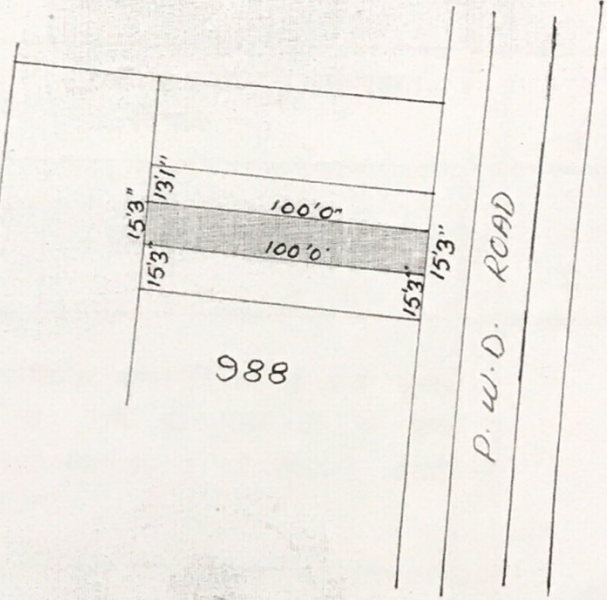

20/12/14

ORIGINAL

THIS SITE FOR SHEKHAR KUMAR SAHU. MAP OF  
VILLAGE KUTMU THANA NO 141 THANA & DIST.  
KARDAGA SURVEY PART OF PLOT NO 988 AREA  
35 DECIMAL MORE OR LESS SHOWN IN RED WASHED  
SCALE 60' 1" INCH