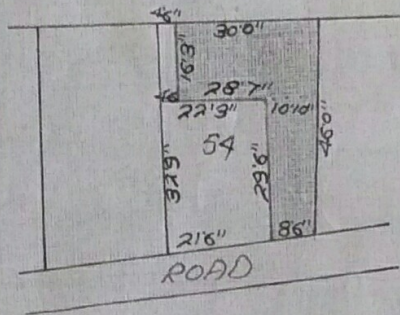

ORIGINAL

THIS SITE FOR RINA SARAF MAP OF LOHARDAGA
MUNICIPALITY THANA NO 195 THANA @ DIST.
LOHARDAGA SURVEY PART OF PLOT NO 54 AREA
17 1/2 KARI MORE OR LESS SHOWN IN RED WASHED
SCALE 40'1" INCH

Traced by
K. @ Anjum
[Signature]