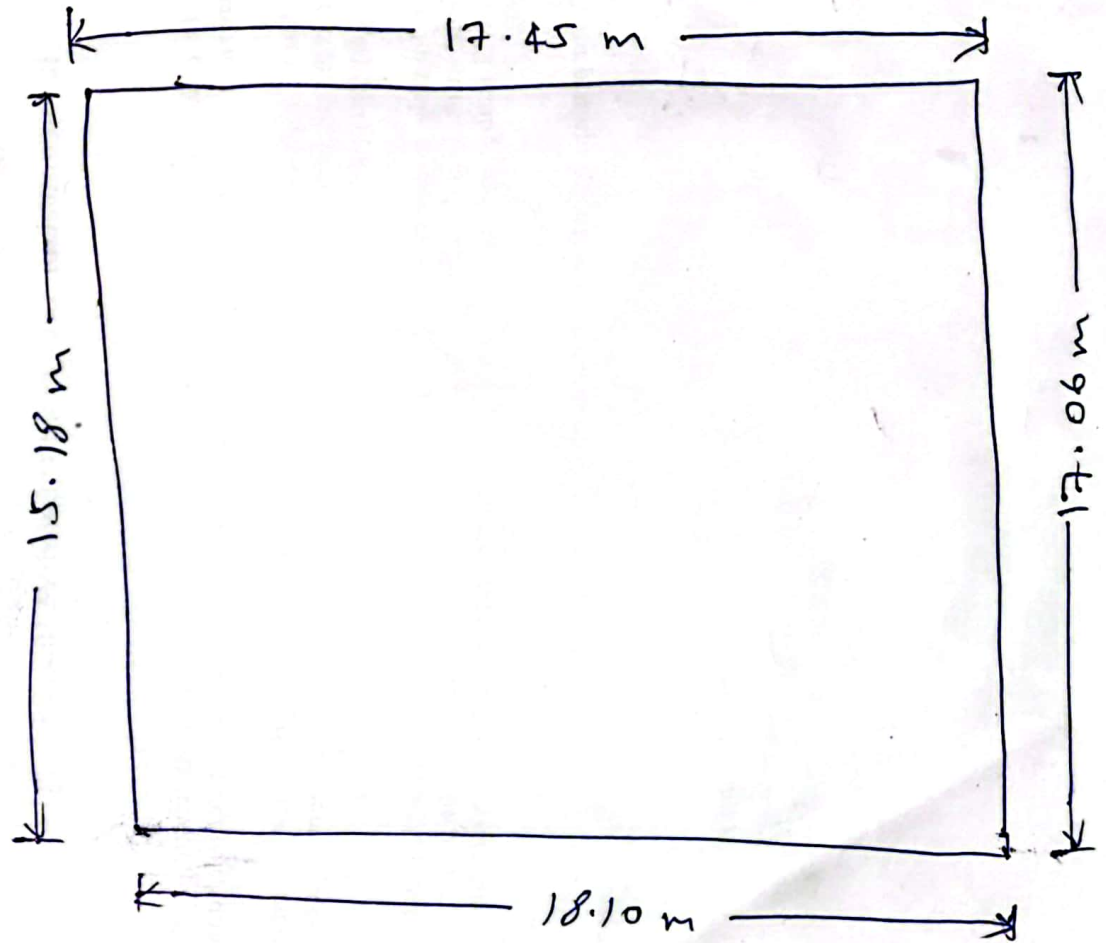

## SITG SKETCH OF SAROJ DEVI

*Amish*  
S.E.

*Dinesh*  
NPL Amin

ROAD = 5.0 mtr