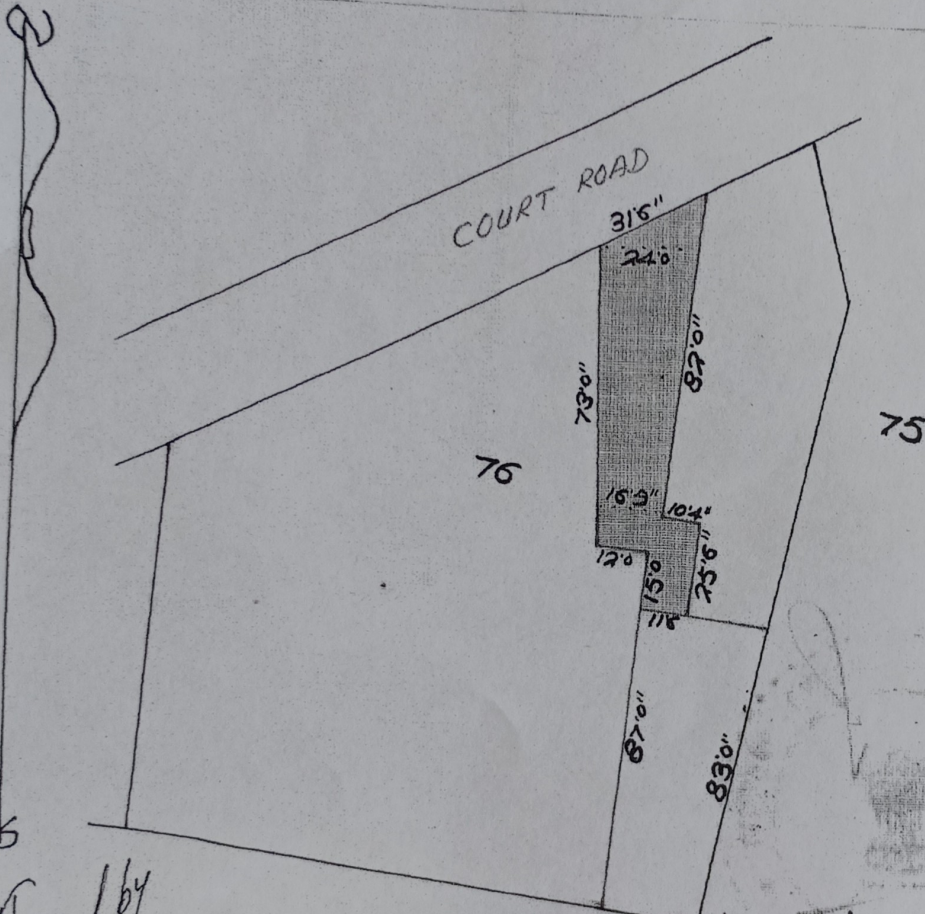

ORIGINAL

VILLAGE NADIYA THANA NO 195 THANA @ DIST.
LOHARDAGA SURVEY PART OF PLOT NO 76 M.S.
PLOT NO 173 & 174 AREA 45 KARI MORE OR
LESS SHOWN IN RED WASHED SCALE 50'1" INCH

Traced by
K. Rajan

Vijay Kumar Chaudhary
22/1/18