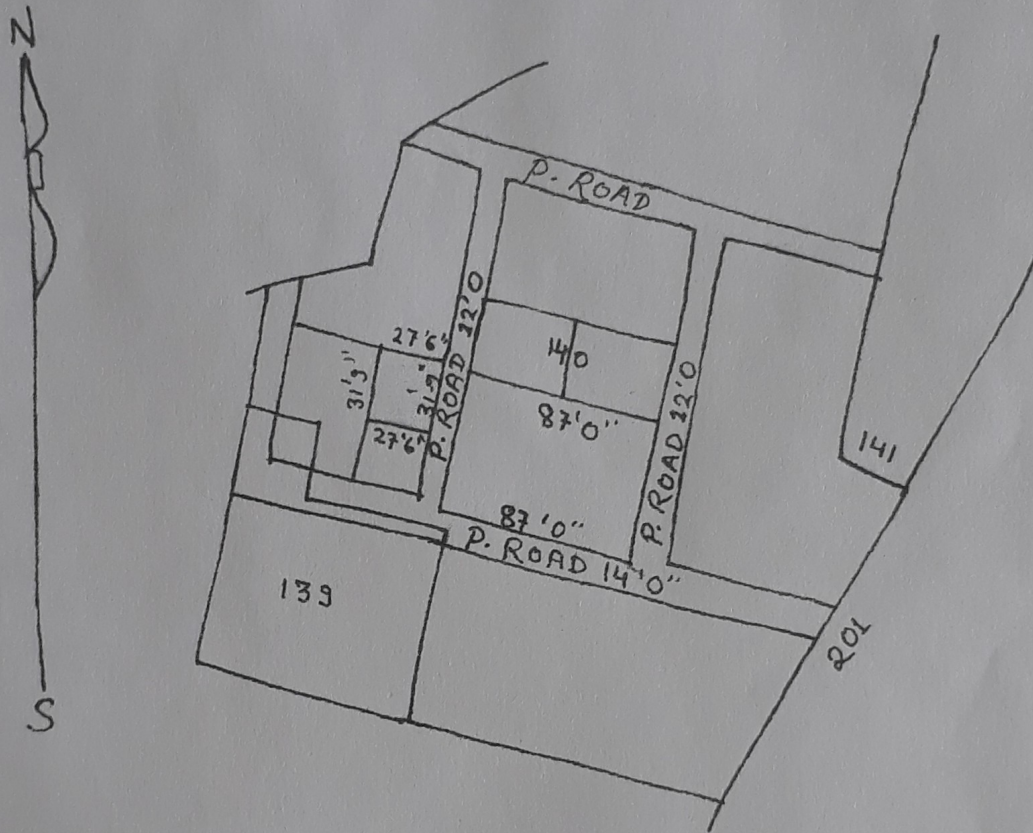

PURCHASE SITE FOR PARTIMA KUMARI MAP OF VILLAGE
 NADIYA THANA NO. 195 THANA & DIST LOHARDAGA
 SURVEY PART OF PLOT NO-140 AREA 02 DECIMAL
 MORE OR LESS SHOWN IN RED WASHED SCALE 64"=1 MILE

North → 27'6"
 South → 27'6"
 East → 31'9"
 West → 31'9"