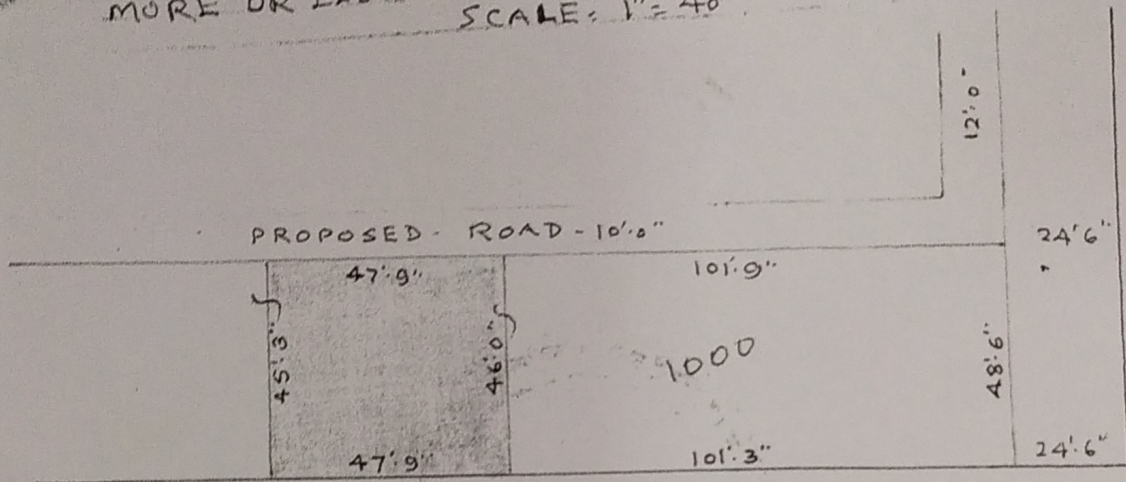

ORIGINAL
VILLAGE KUT MU P.S. NO 141 P.S. LOHARDAGA
PART OF SURVEY PLOT NO 1000 AREA 05 DEC.
MORE OR LESS SHOWN IN RED WASHED.
SCALE: 1" = 40'

999