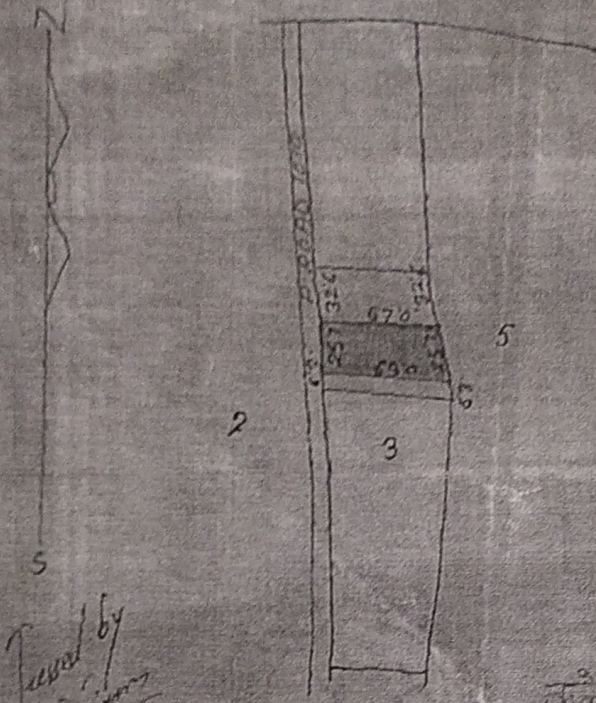

ORIGINAL
 PURCHASERS SITE FOR IMTAYAZ ALAM MAP OF VILLAGE
 NADIYA THANA NO 195 THANA B DIST LOHARDAGA
 SURVEY PART OF PLOT NO 3 AREA 04 DECIMAL
 MORE OR LESS SHOWN IN RED WASHED SCALE 64" INCH

Prepared by
 K. Q. [Signature]

मालमिन बीशा

सच्ची प्रतिलिपि

W
 नो ५०
 1576116