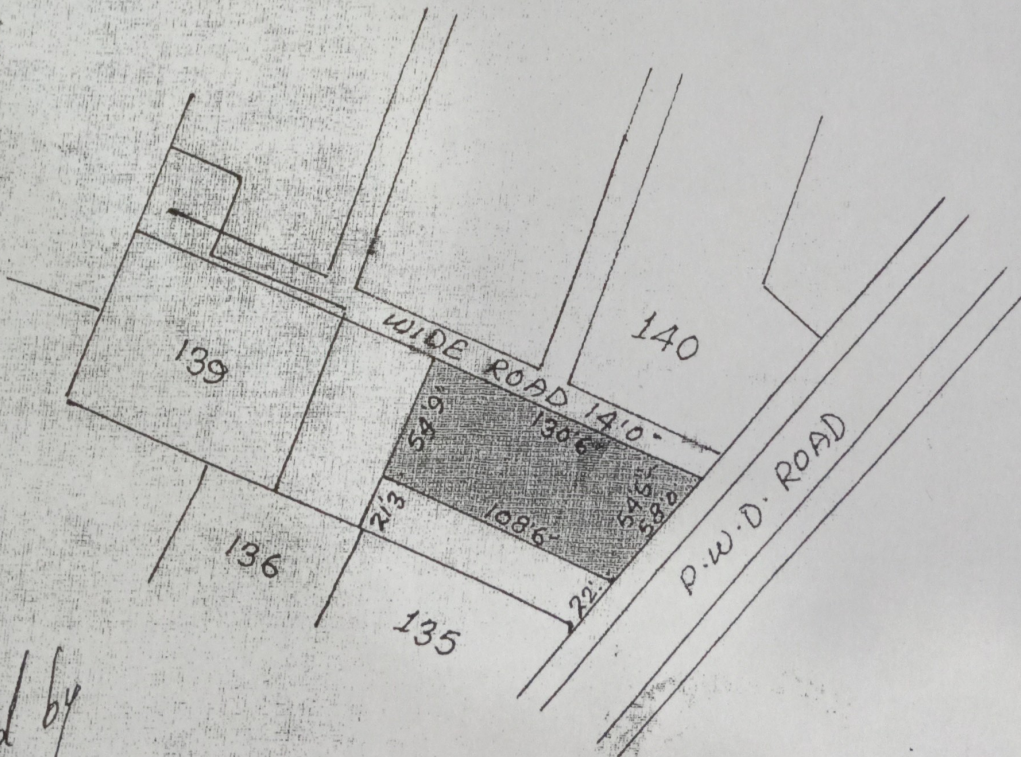

ORIGINAL  
BEST SITE FOR MUNNI DEVI MAP OF VILLAGE  
LYA THANA NO 195 THANA & DIST LOHARDAGA  
KEY PART OF PLOT NO 140 AREA 15 DECIMAL  
MORE OR LESS SHOWN IN RED WASHED SCALE 64" 1 MILE

Processed by  
*K. Dasgupta*  
*WJ*