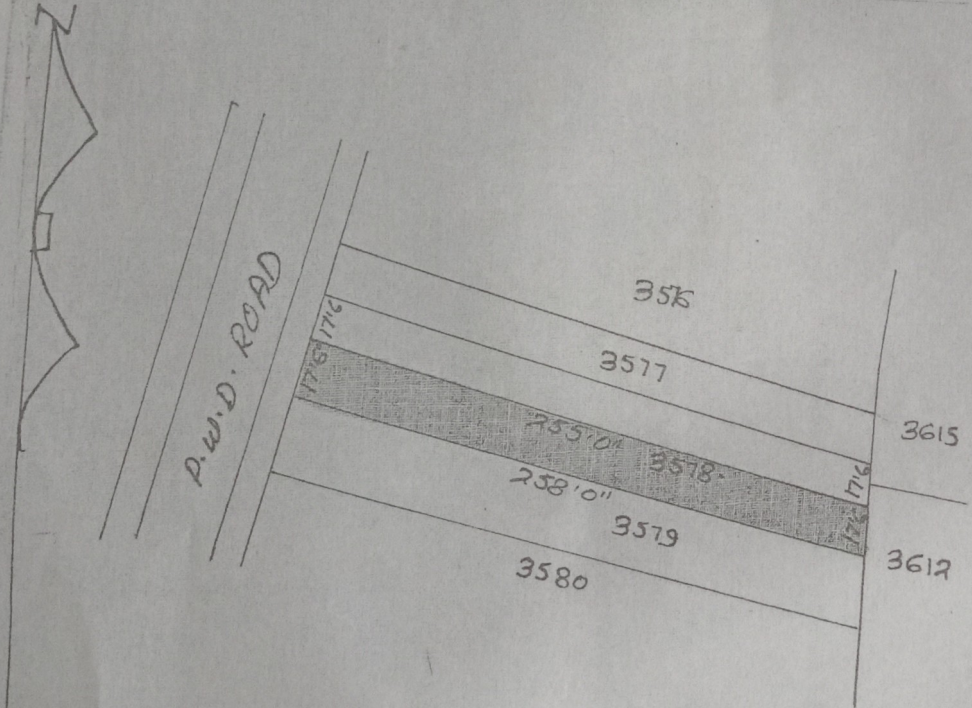

ORIGINAL

LAND OF SRIMAT SULEKHA DEVI MAP OF VILLAGE BADUA
THANA NO 148 THANA JENHA DIST LOHARDAGA
SURVEY PART OF PLOT NO 3578 OLD PLOT NO 3128
AREA (4480 S.FT.) 10 DECIMAL MORE OR LESS SHOWN
IN RED WASHED SCALE 64" = 1 MILE